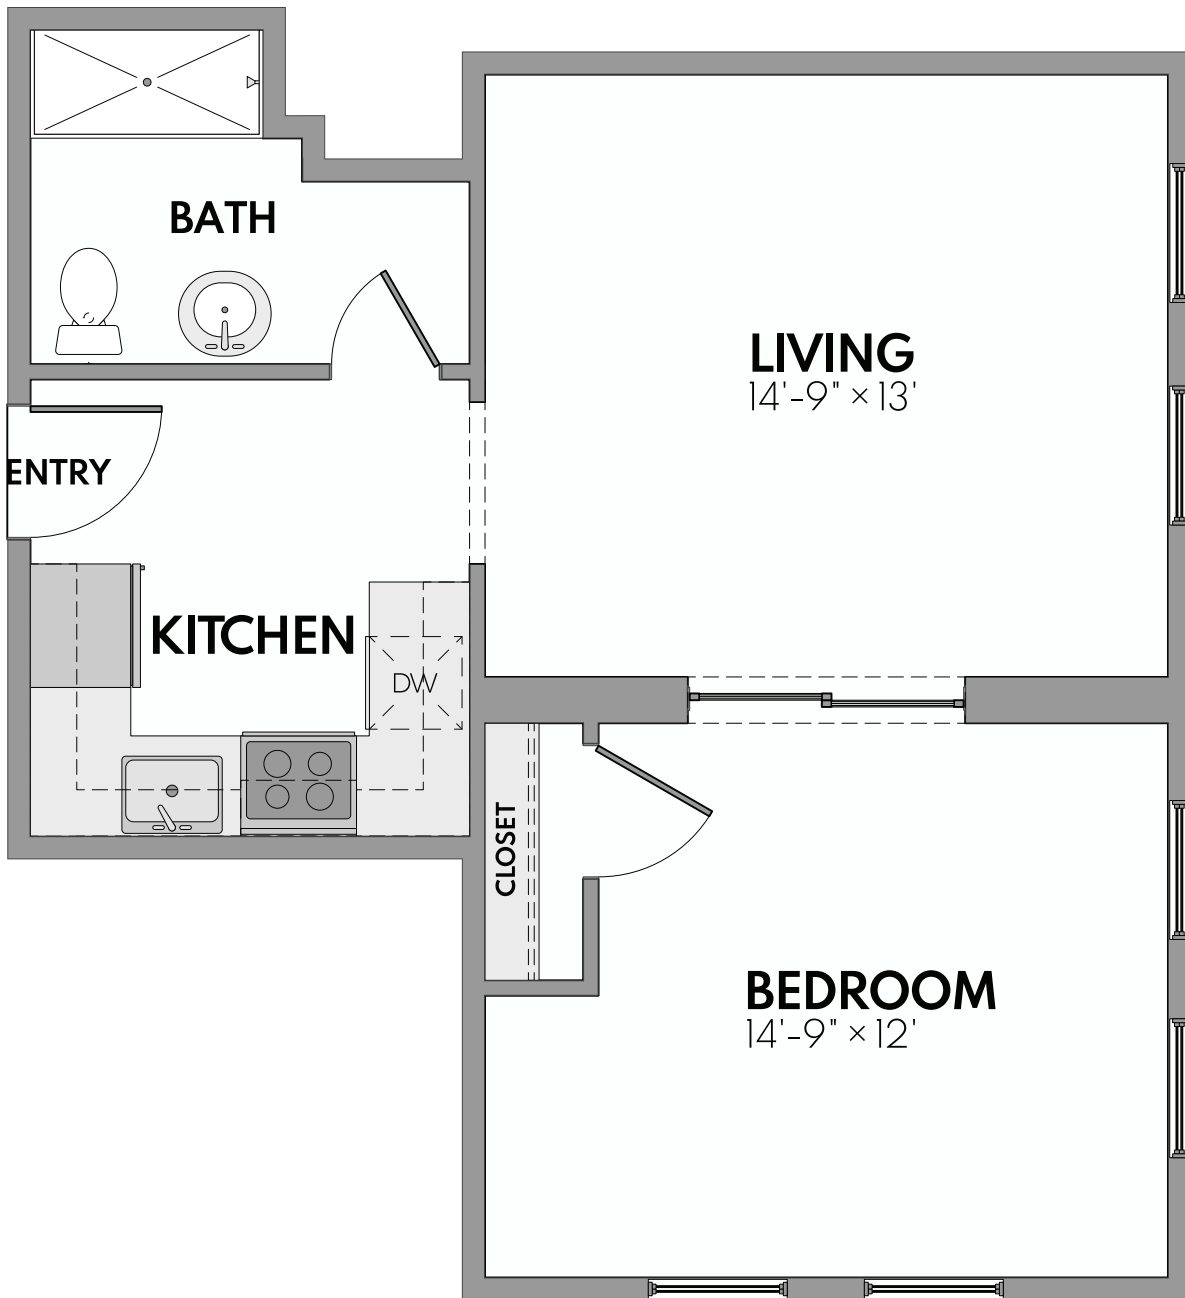

PEAK MIDTOWN DETROIT

The Wright

1 Bed | 1 Bath | 550 Sq. Ft.*

**Square footage calculations were based on basic plan dimensions and may vary from the actual square footage of specific as built apartments.*