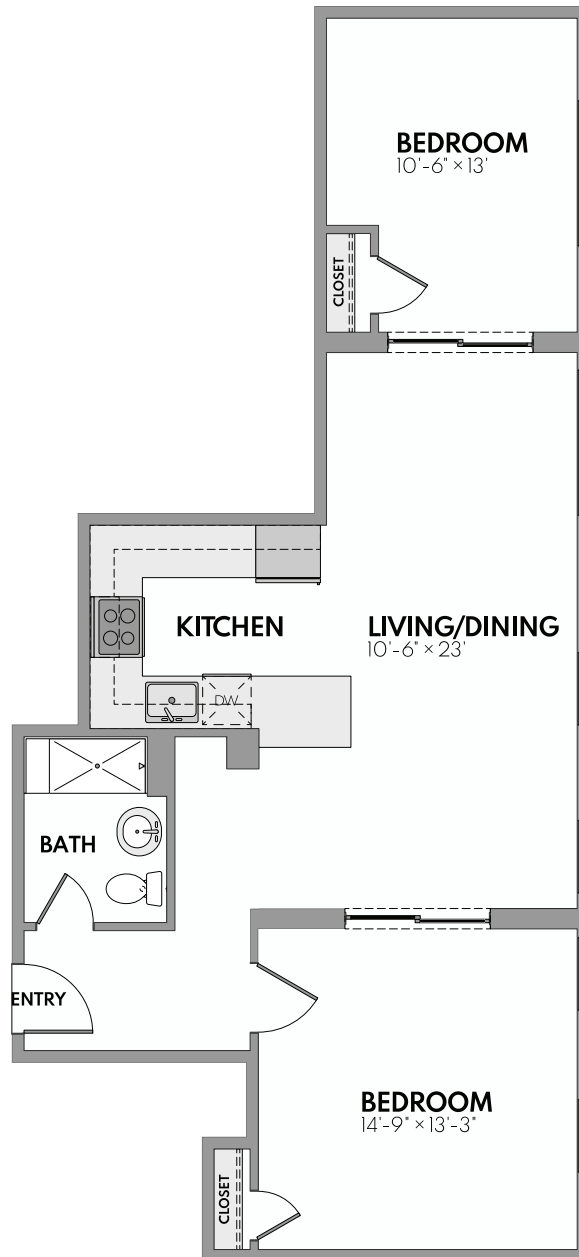

## The Walter

2 Bed | 1 Bath | 816 Sq. Ft.\*

*\*Square footage calculations were based on basic plan dimensions and may vary from the actual square footage of specific as built apartments.*