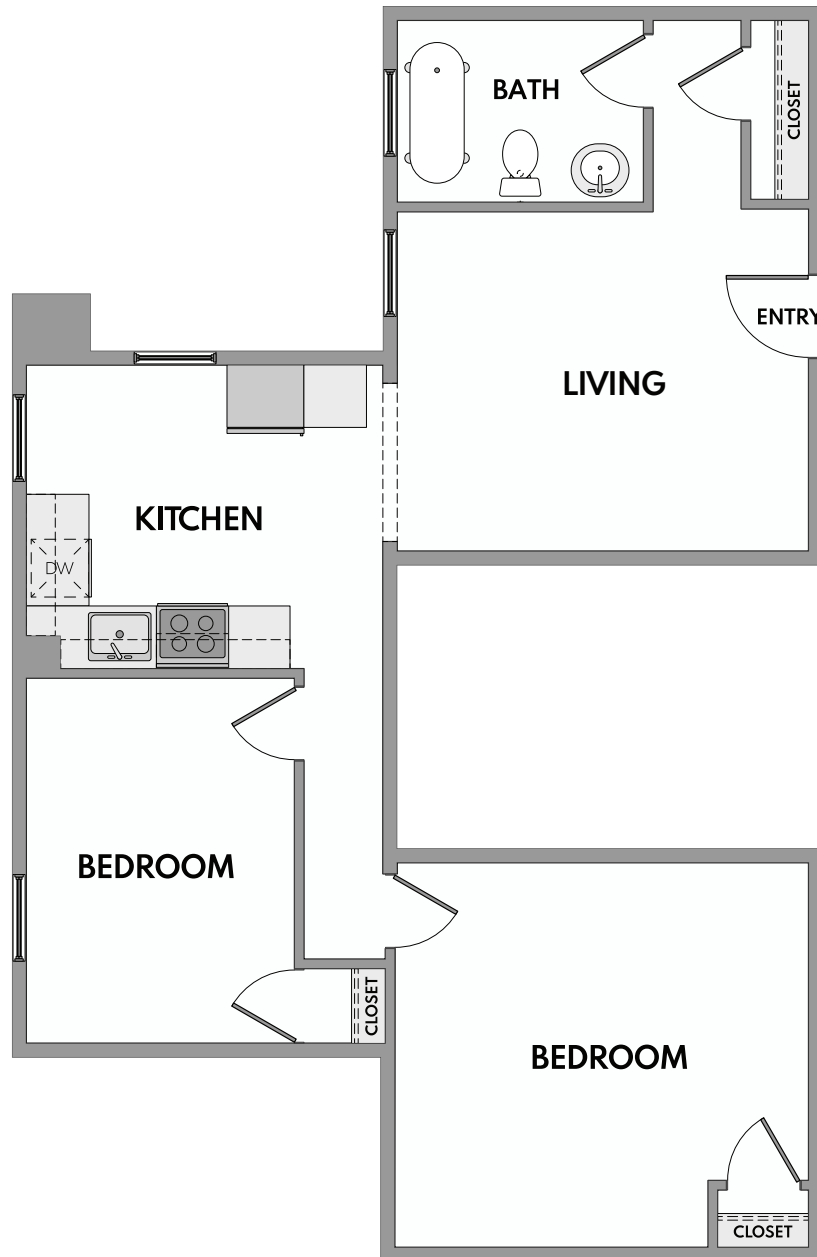

The Wilby

2 Bed | 1 Bath | 760 Sq. Ft.*

**Square footage calculations were based on basic plan dimensions and may vary from the actual square footage of specific as built apartments.*