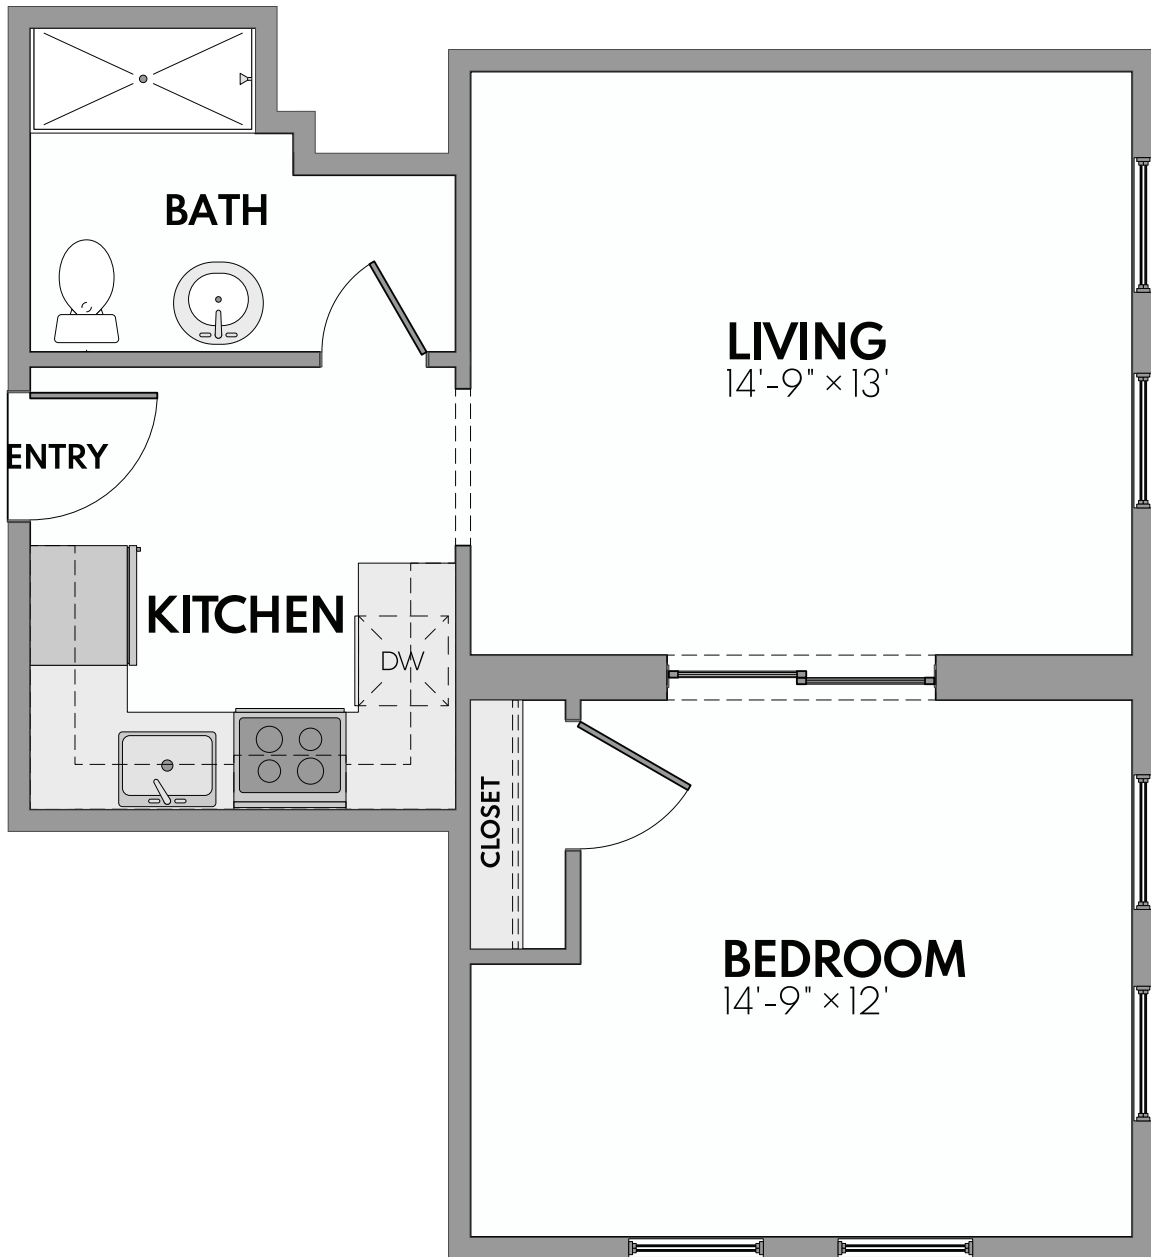

## The Wright

1 Bed | 1 Bath | 540 Sq. Ft.\*

*\*Square footage calculations were based on basic plan dimensions and may vary from the actual square footage of specific as built apartments.*