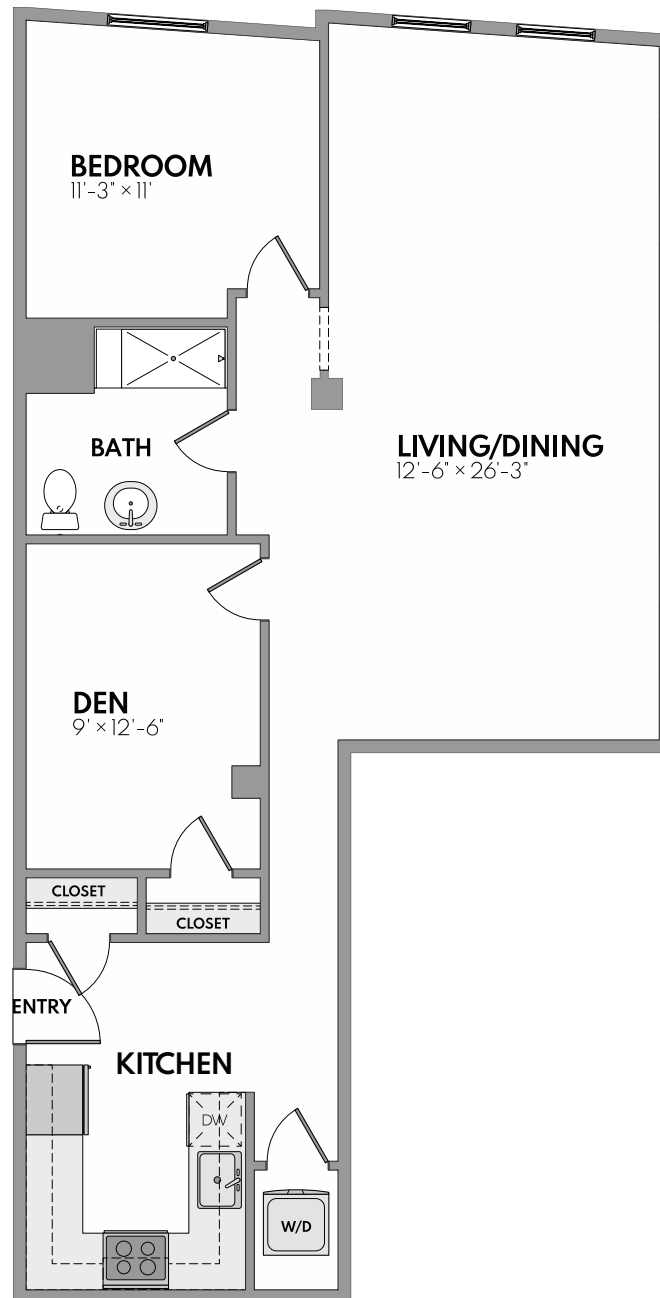

PEAK MIDTOWN DETROIT

The Cobb

1 Bed | 1 Bath | 920 Sq. Ft.*

**Square footage calculations were based on basic plan dimensions and may vary from the actual square footage of specific as built apartments.*