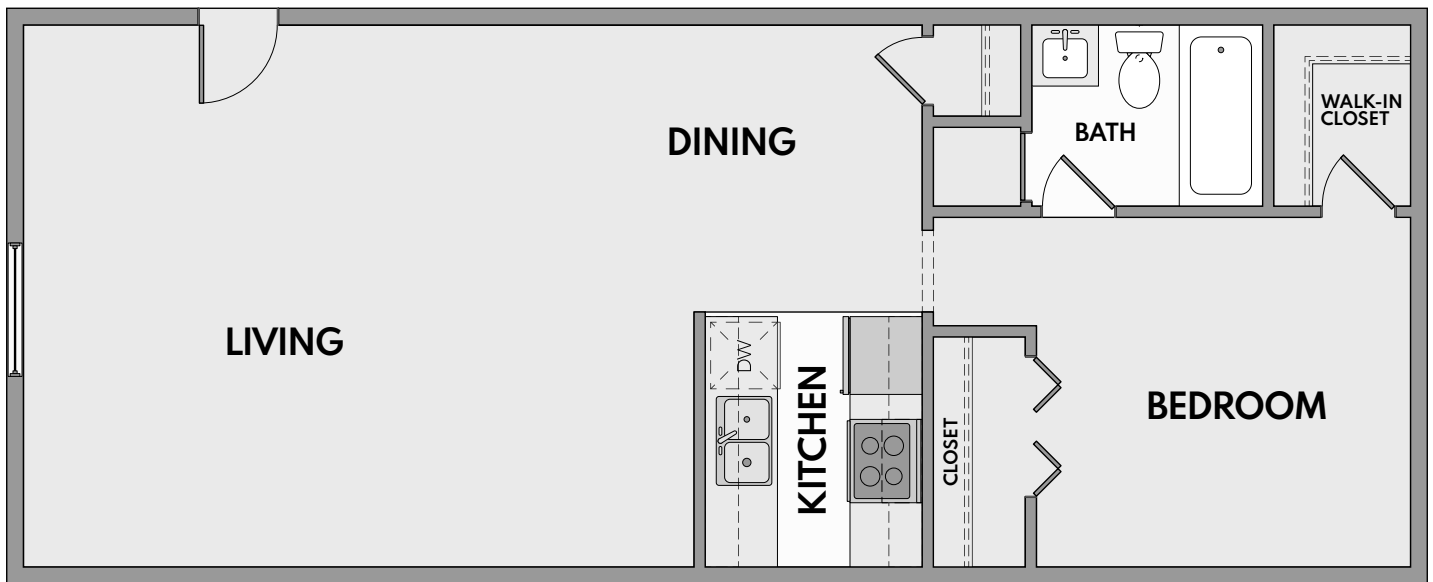

## The Briarwood

1 Bed | 1 Bath | 600 Sq. Ft.\*

*\*Square footage calculations were based on basic plan dimensions and may vary from the actual square footage of specific as built apartments.*