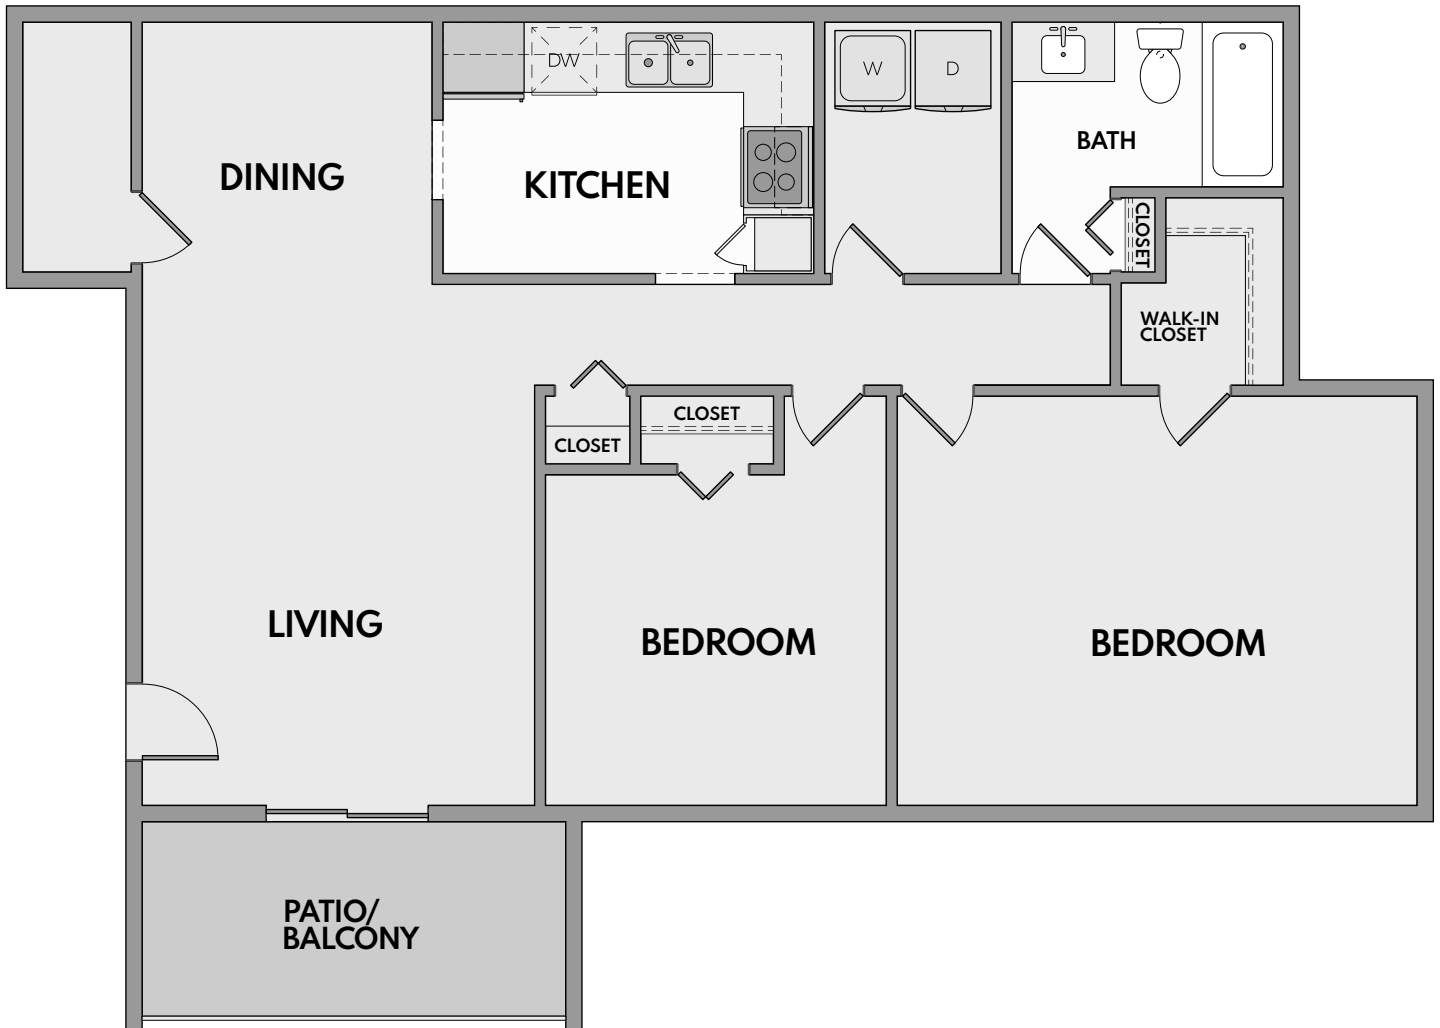

THE DEVONSHIRE

A P A R T M E N T S

The Brighton

2 Bed | 1 Bath | 940 Sq. Ft.*

**Square footage calculations were based on basic plan dimensions and may vary from the actual square footage of specific as built apartments.*