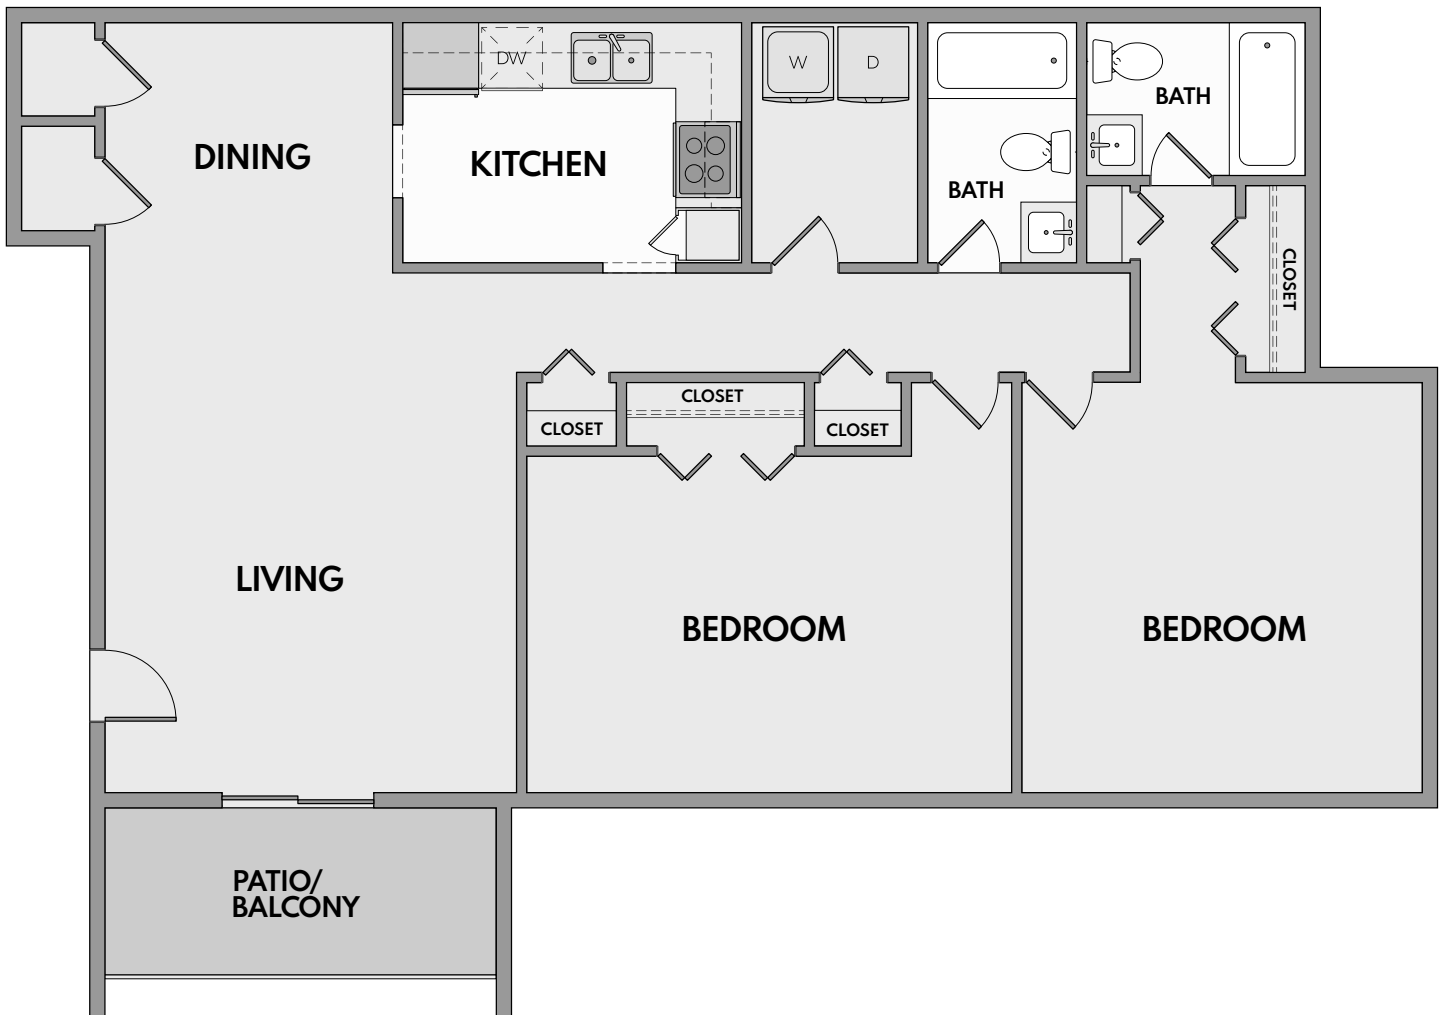

## The Lexington

2 Bed | 2 Bath | 1,106 Sq. Ft.\*

*\*Square footage calculations were based on basic plan dimensions and may vary from the actual square footage of specific as built apartments.*