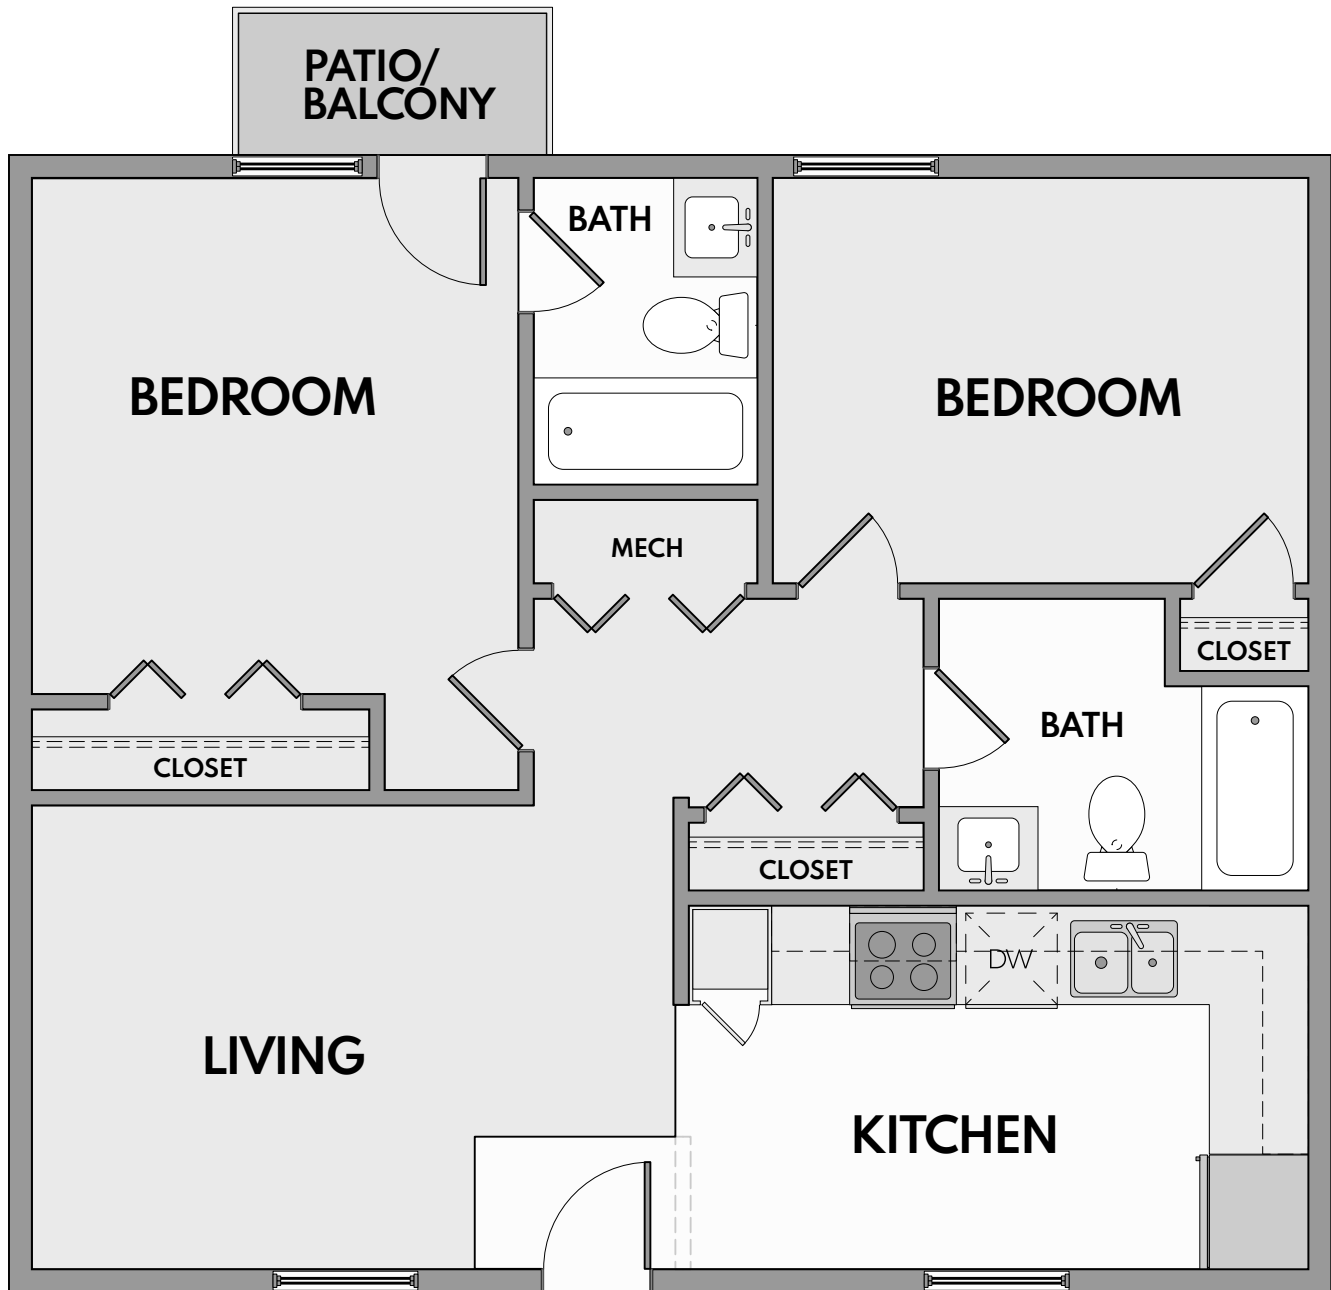

## APARTMENTS

### The Gentry

2 Bed | 2 Bath | 860 Sq. Ft.\*

*\*Square footage calculations were based on basic plan dimensions and may vary from the actual square footage of specific as built apartments.*