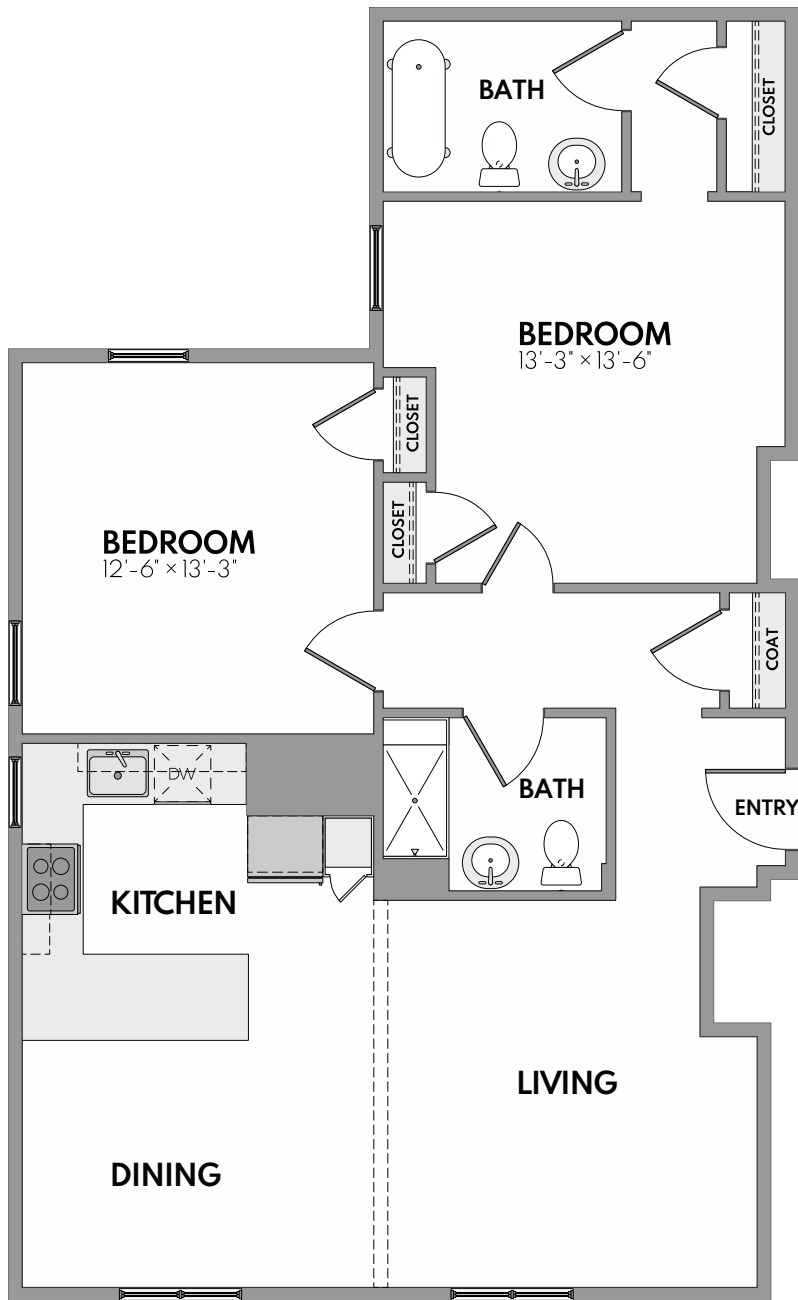

# PEAK MIDTOWN DETROIT

## The Julius

2 Bed | 2 Bath | 1060 Sq. Ft.\*

*\*Square footage calculations were based on basic plan dimensions and may vary from the actual square footage of specific as built apartments.*