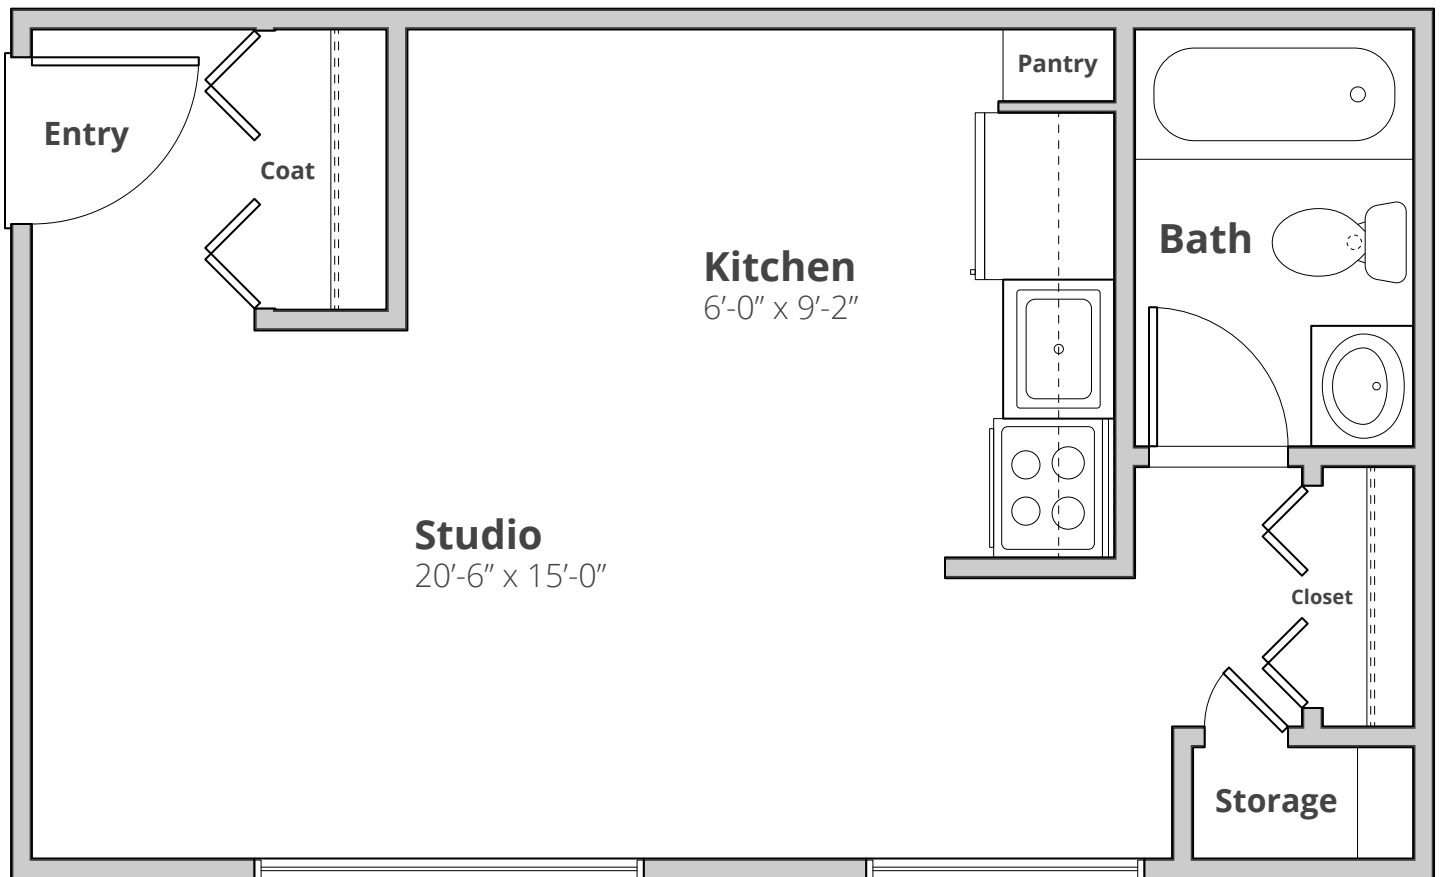

The Carson

Studio

1 Bath

400 Sq. Ft.*

**Square footage calculations were based on basic plan dimensions and may vary from the actual square footage of specific as built apartments.*