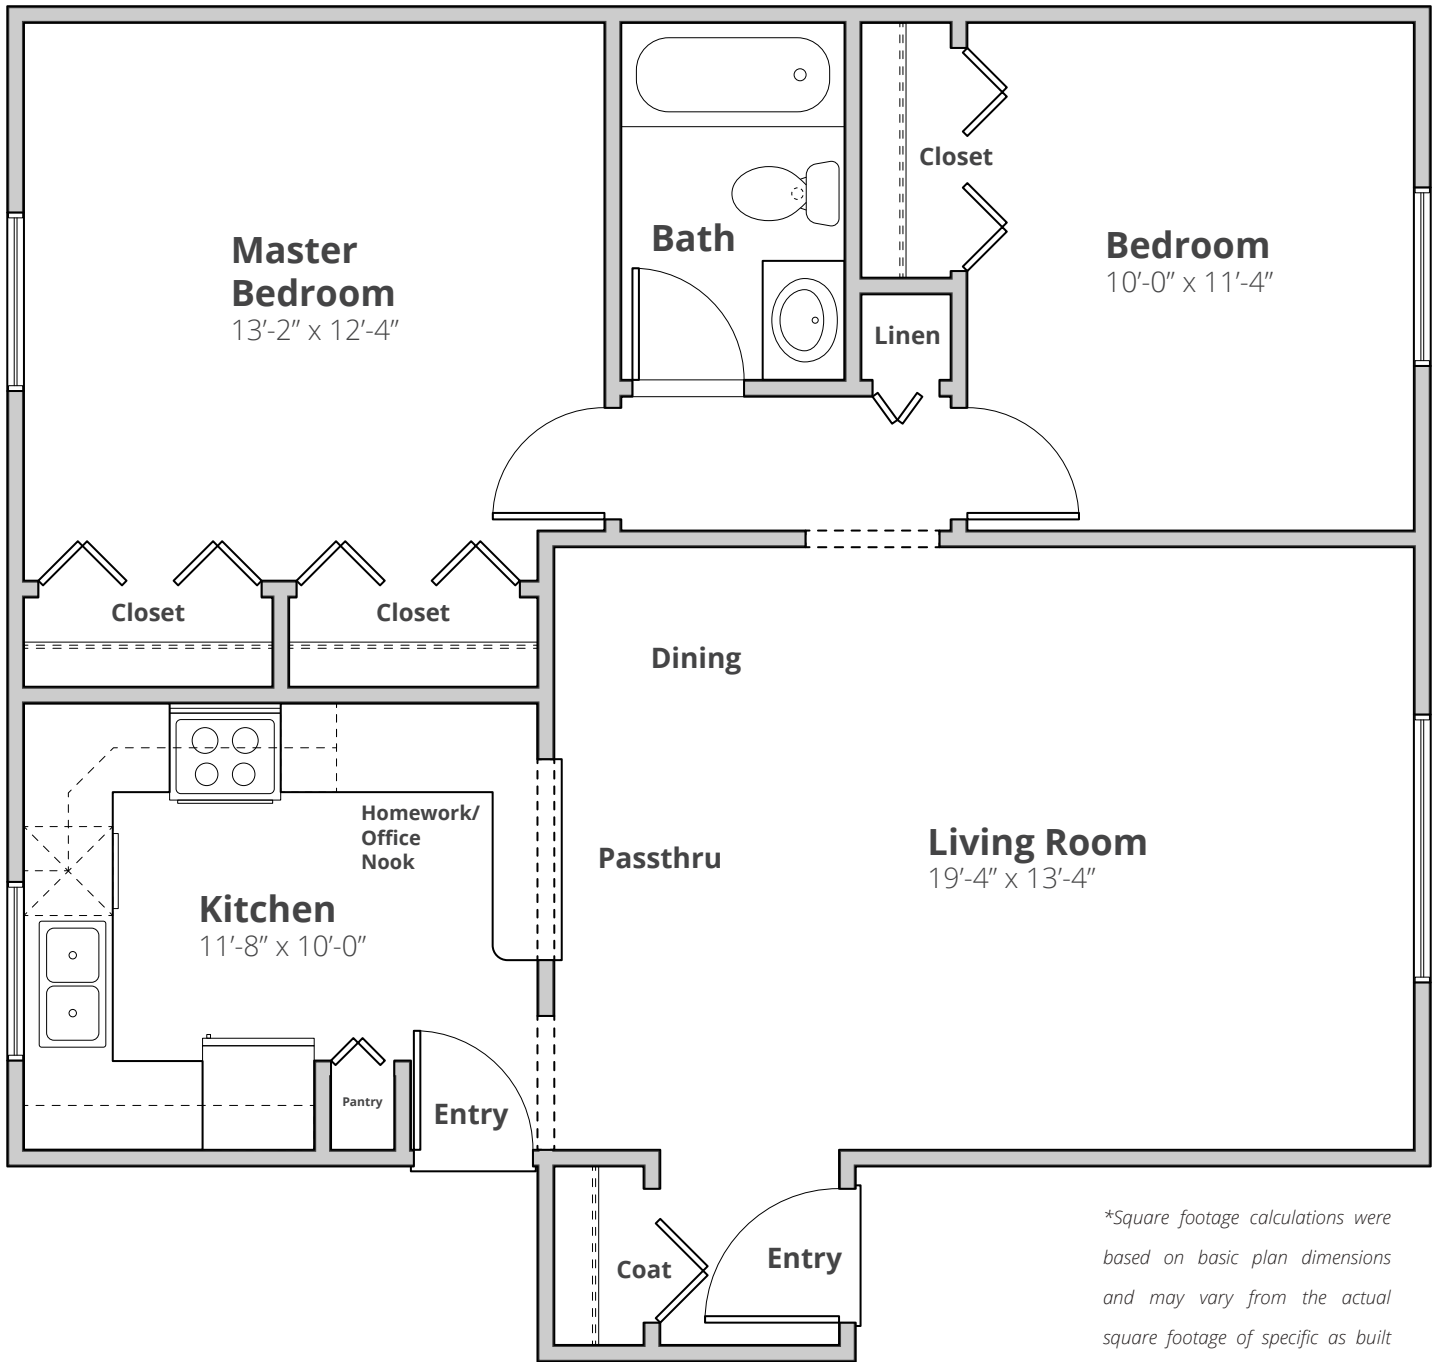

The Jefferson

2 Bedroom

1 Bath

865 Sq. Ft.*

**Square footage calculations were based on basic plan dimensions and may vary from the actual square footage of specific as built apartments.*