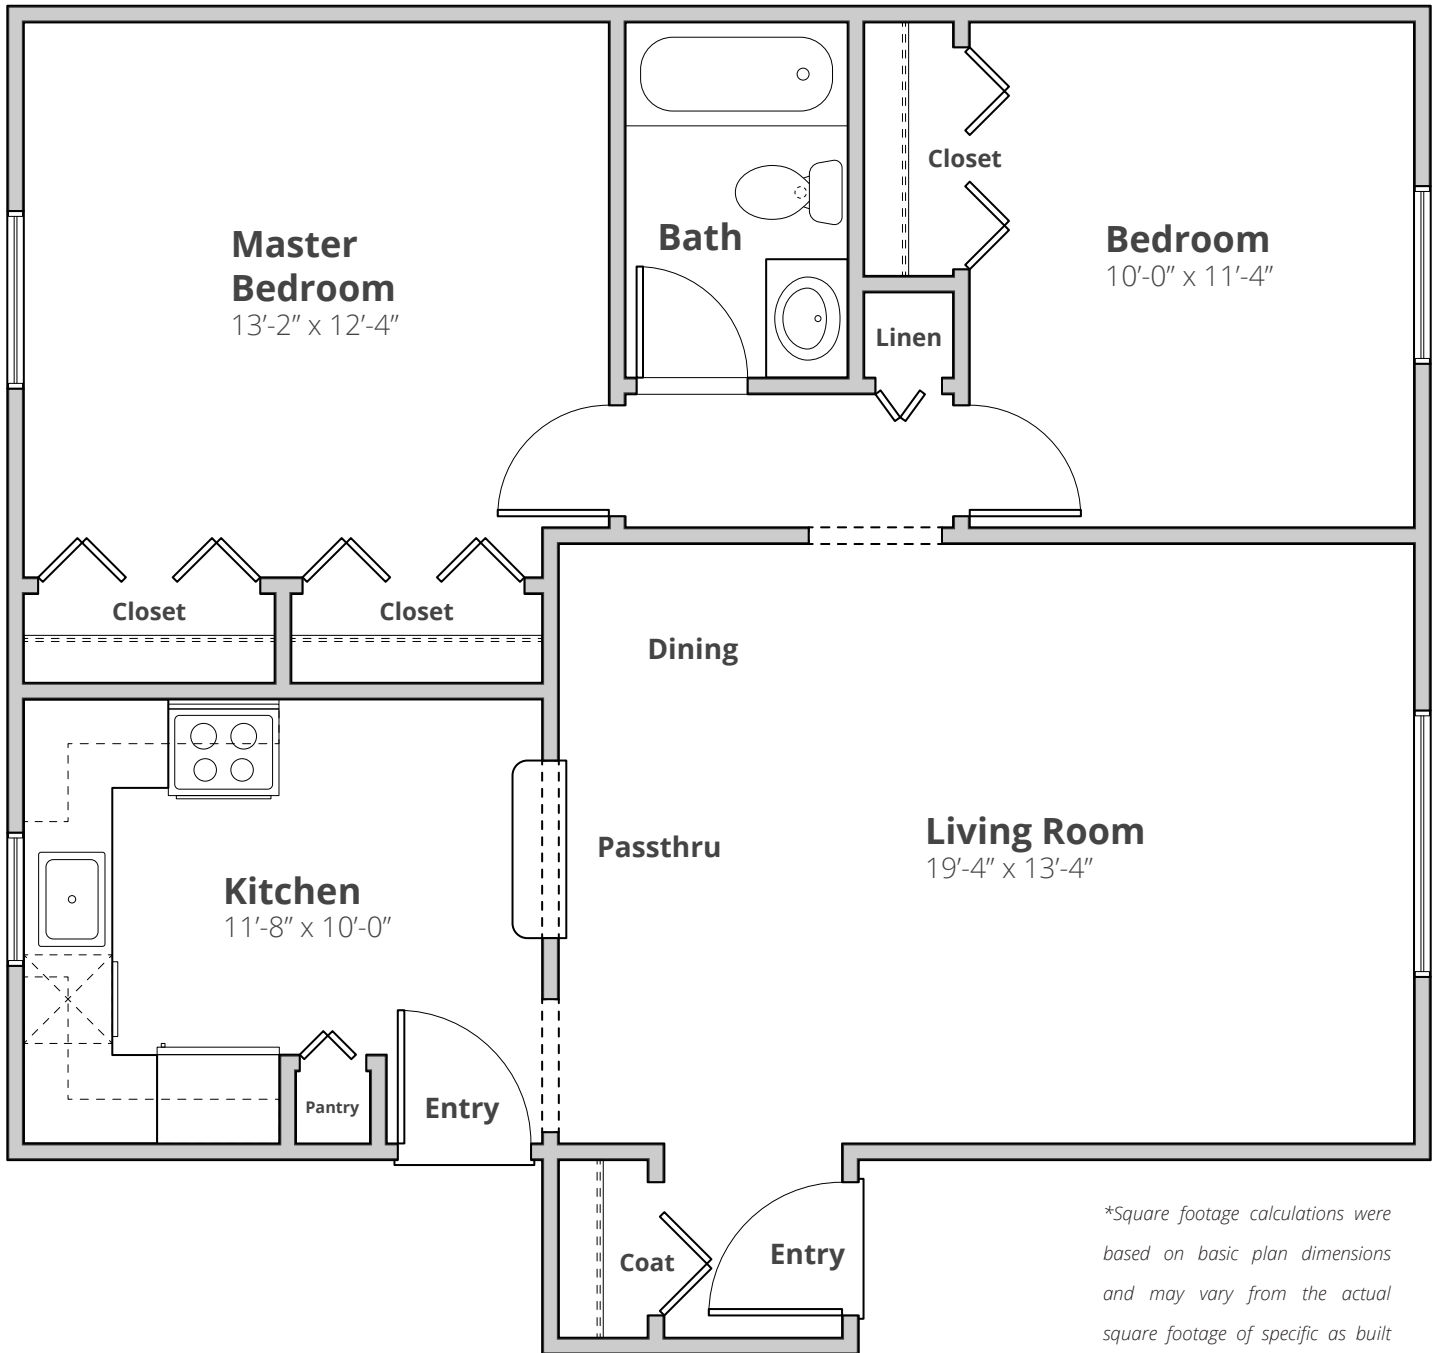

The Madison

2 Bedroom

1 Bath

865 Sq. Ft.*

**Square footage calculations were based on basic plan dimensions and may vary from the actual square footage of specific as built apartments.*