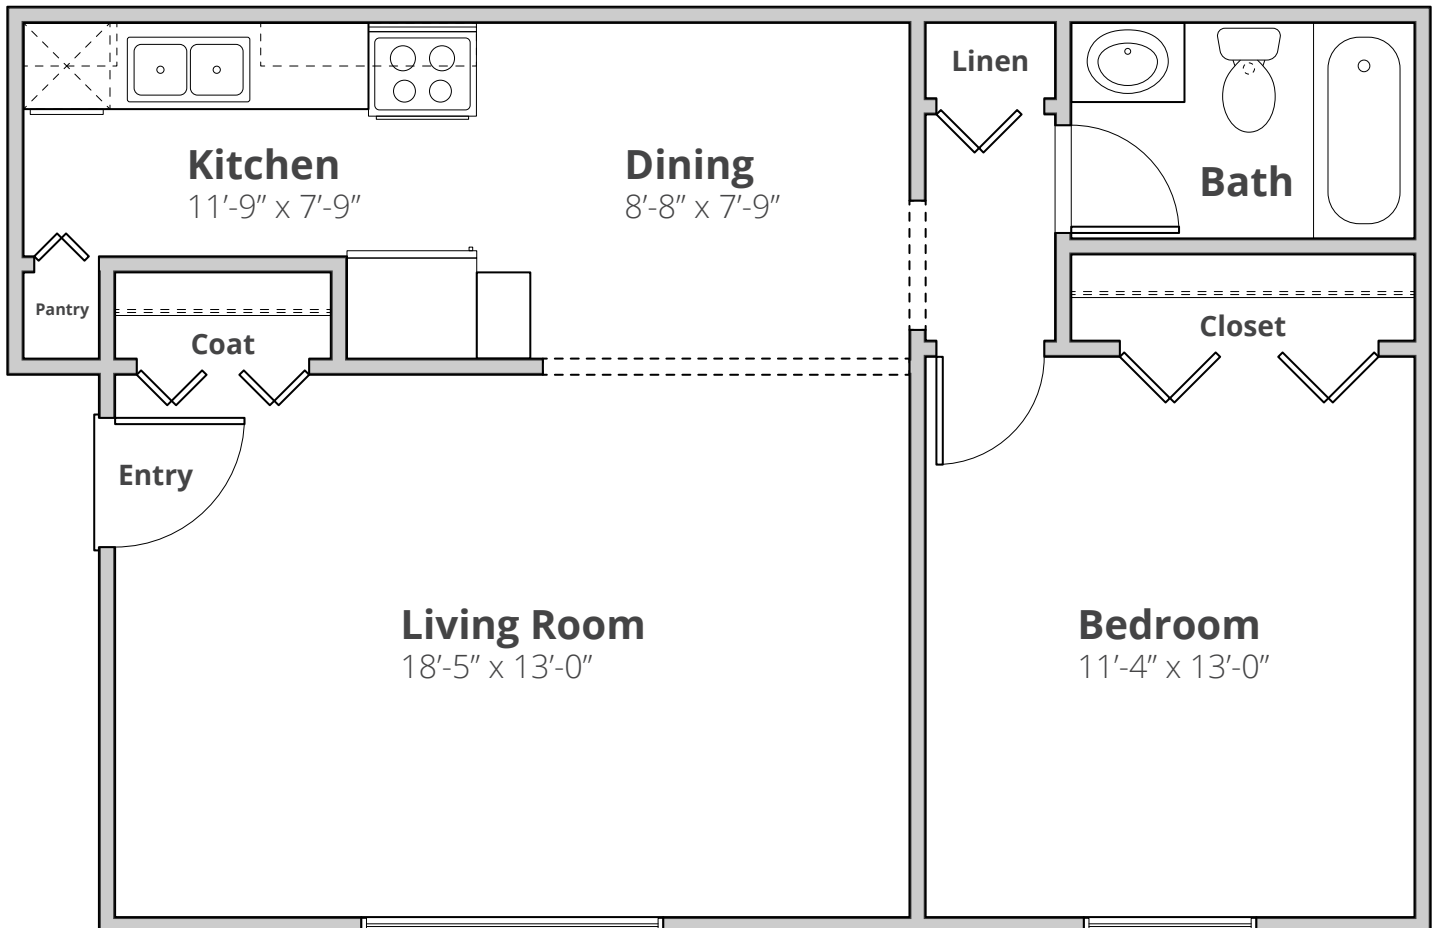

The Roosevelt

1 Bedroom

1 Bath

685 Sq. Ft.*

**Square footage calculations were based on basic plan dimensions and may vary from the actual square footage of specific as built apartments.*