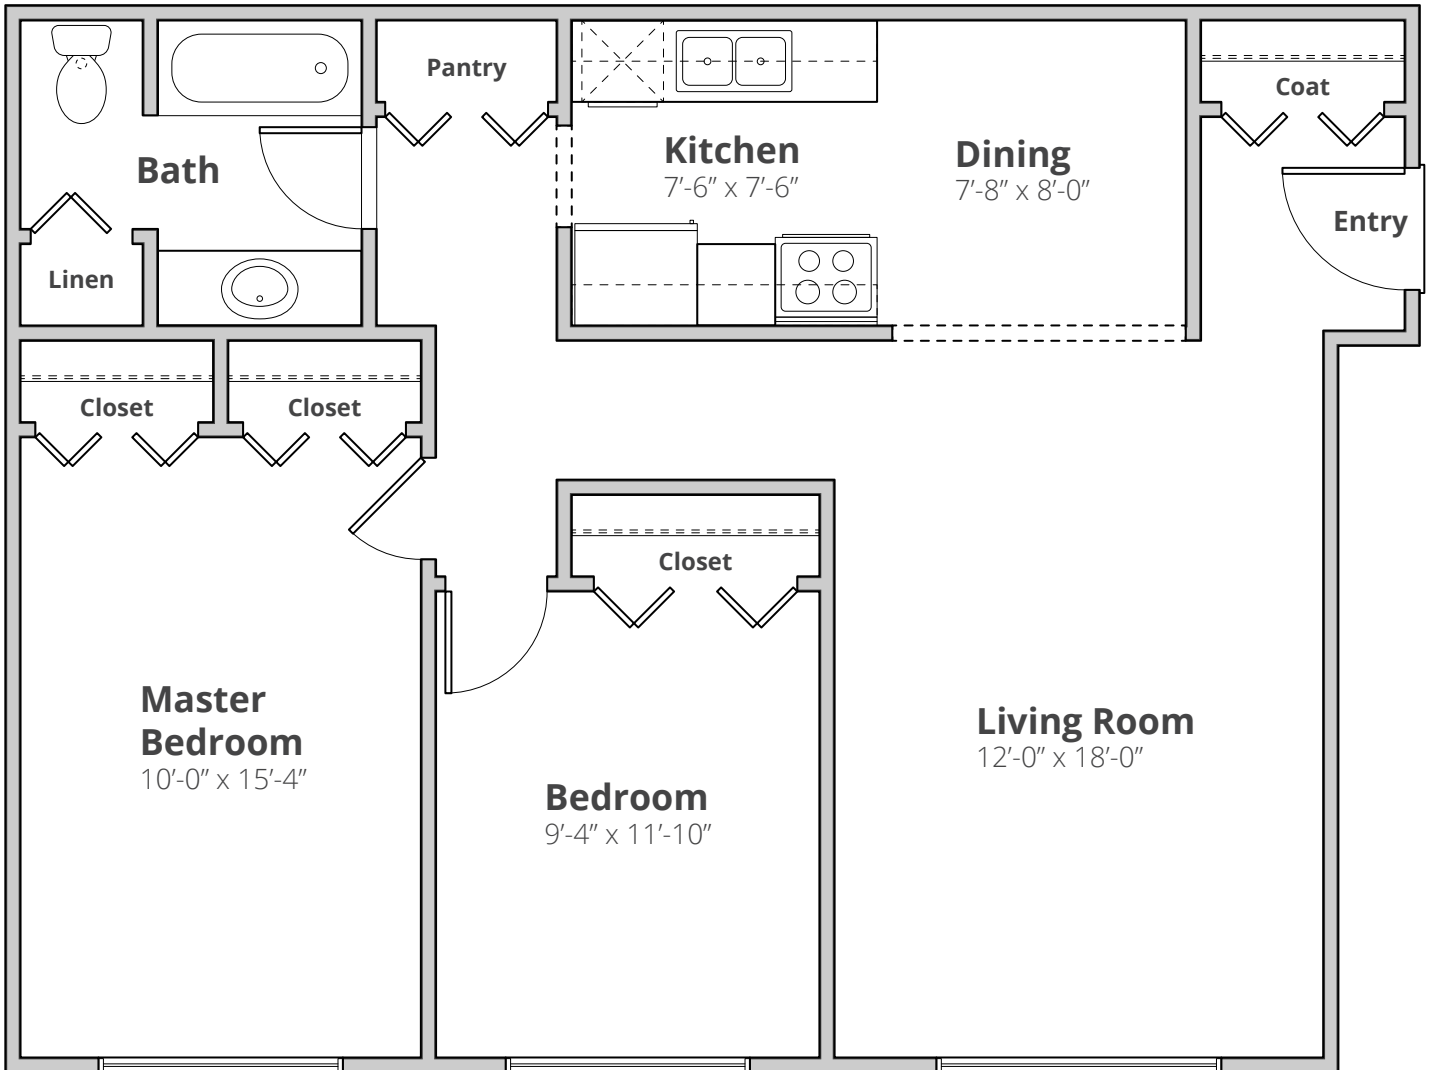

## The Willis

2 Bedroom

1 Bath

875 Sq. Ft.\*

*\*Square footage calculations were based on basic plan dimensions and may vary from the actual square footage of specific as built apartments.*