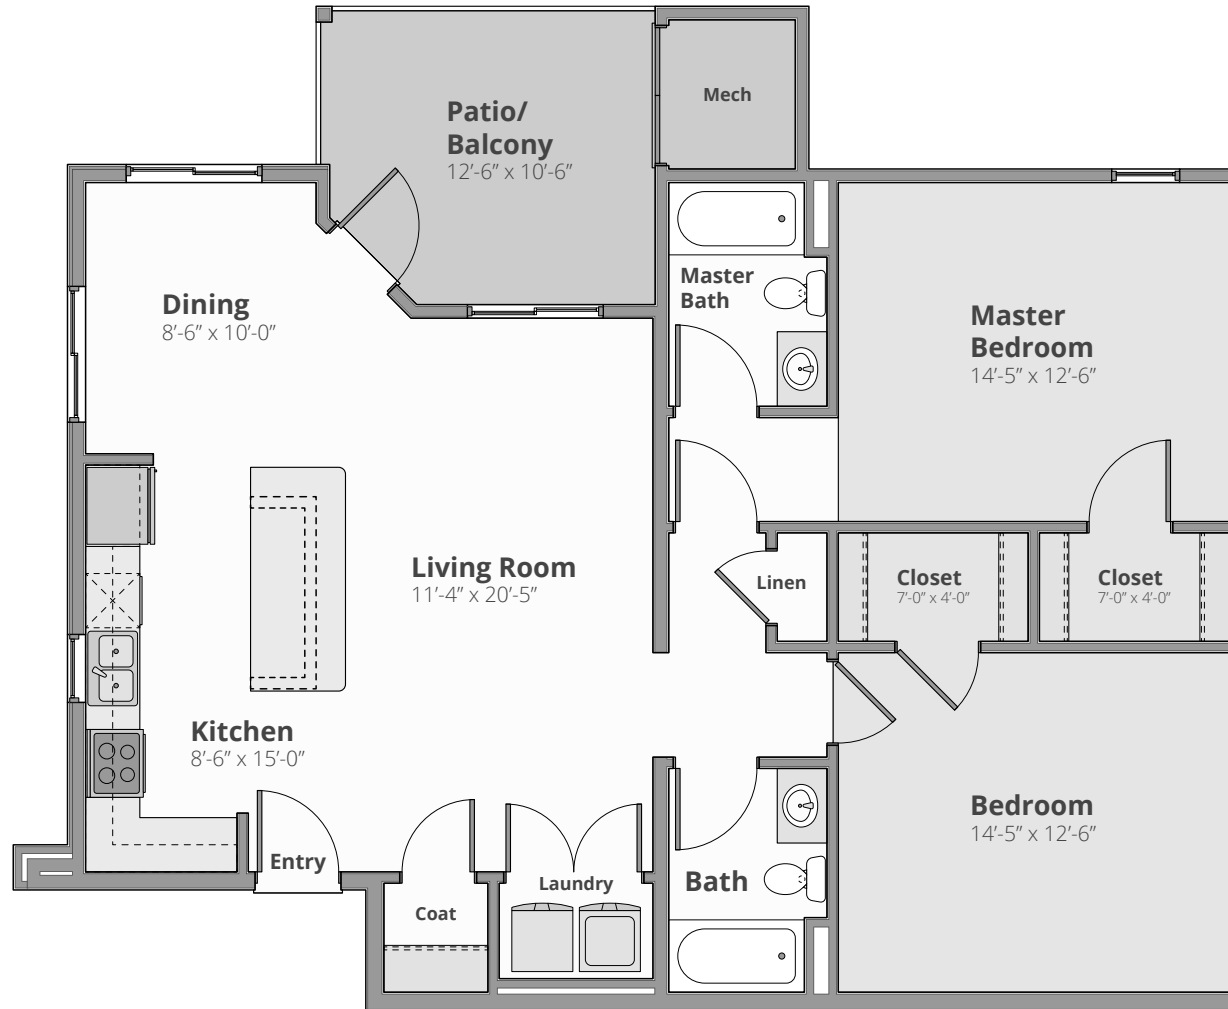

THE HURON

2 Bed | 2 Bath | 1,100 Sq. Ft.*

**Square footage calculations were based on basic plan dimensions and may vary from the actual square footage of specific as built apartments.*