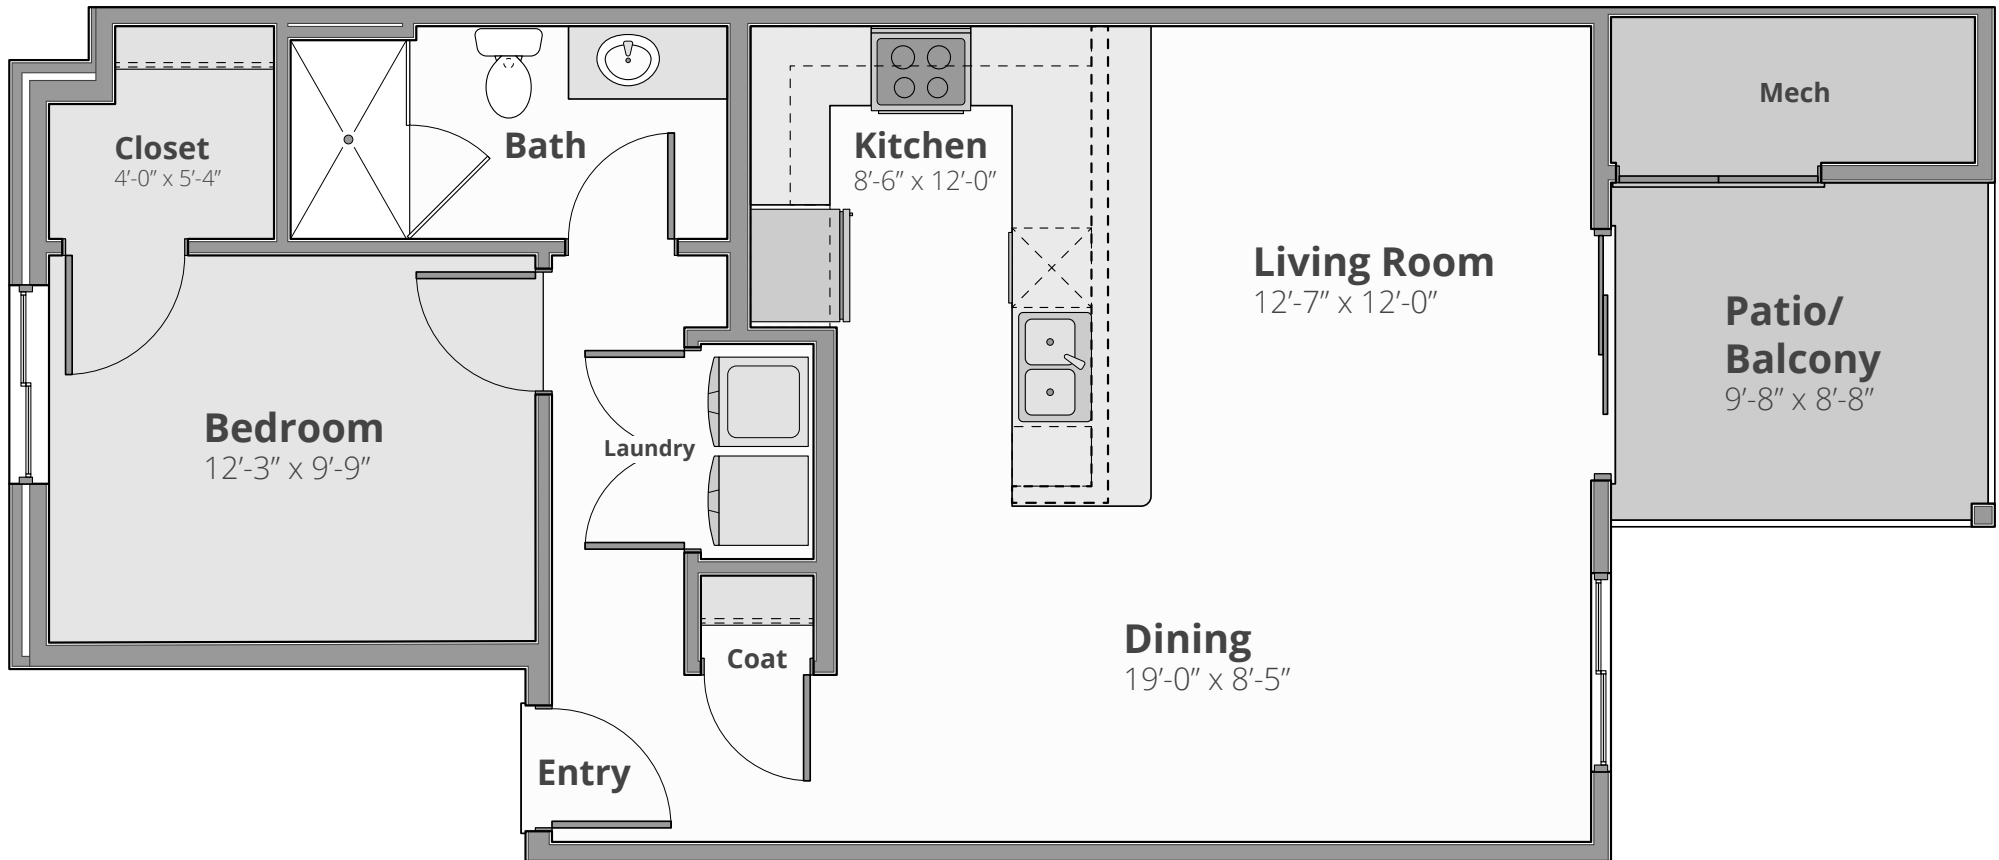

# THE MANITOU

1 Bed | 1 Bath | 710 Sq. Ft.\*

*\*Square footage calculations were based on basic plan dimensions and may vary from the actual square footage of specific as built apartments.*