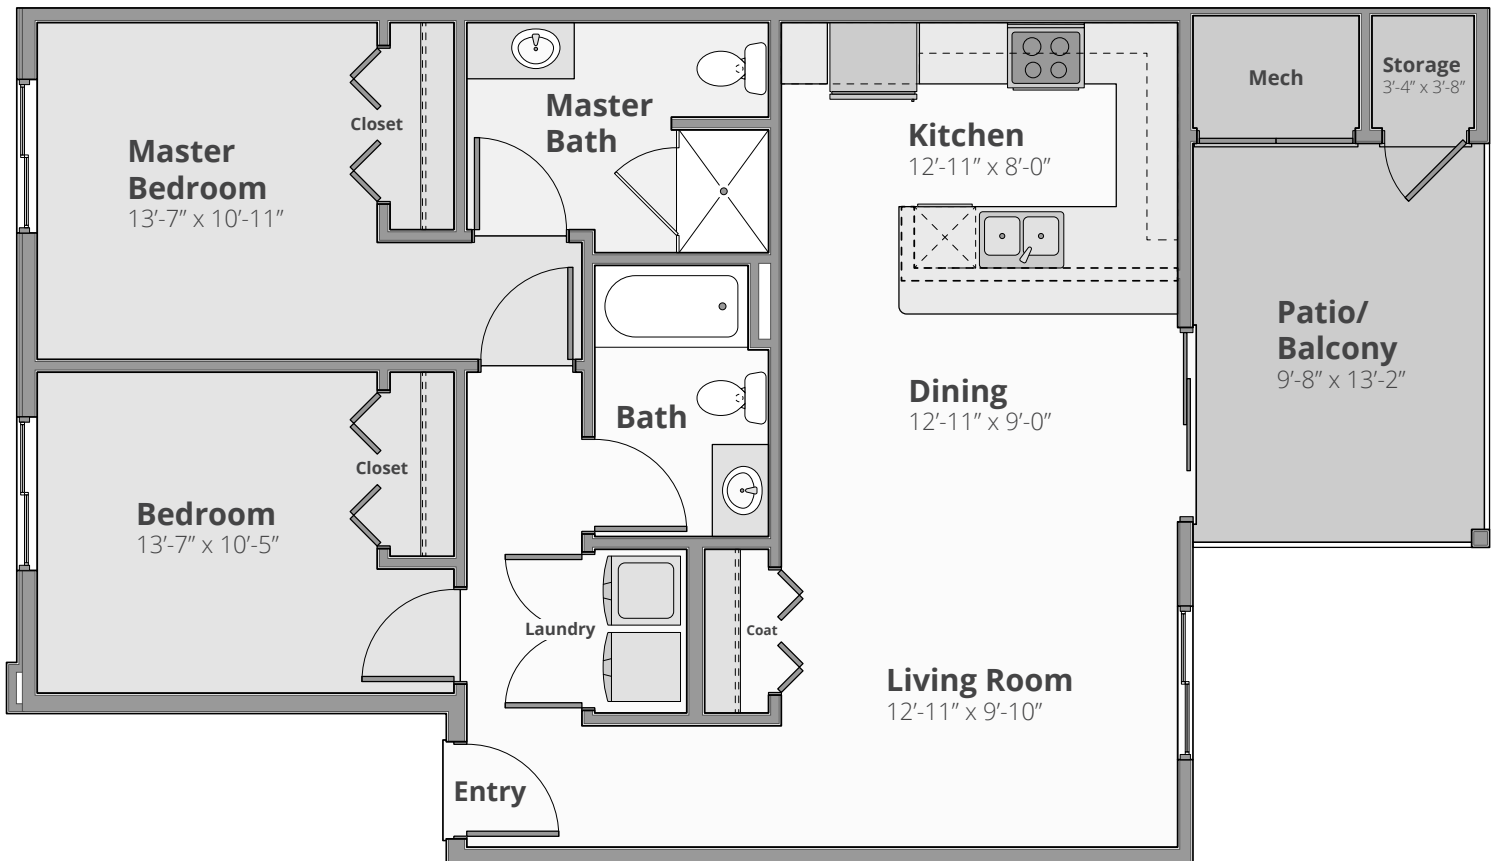

## The Traverse

2 Bedroom

2 Bath

890 Sq. Ft.\*

*\*Square footage calculations were based on basic plan dimensions and may vary from the actual square footage of specific as built apartments.*