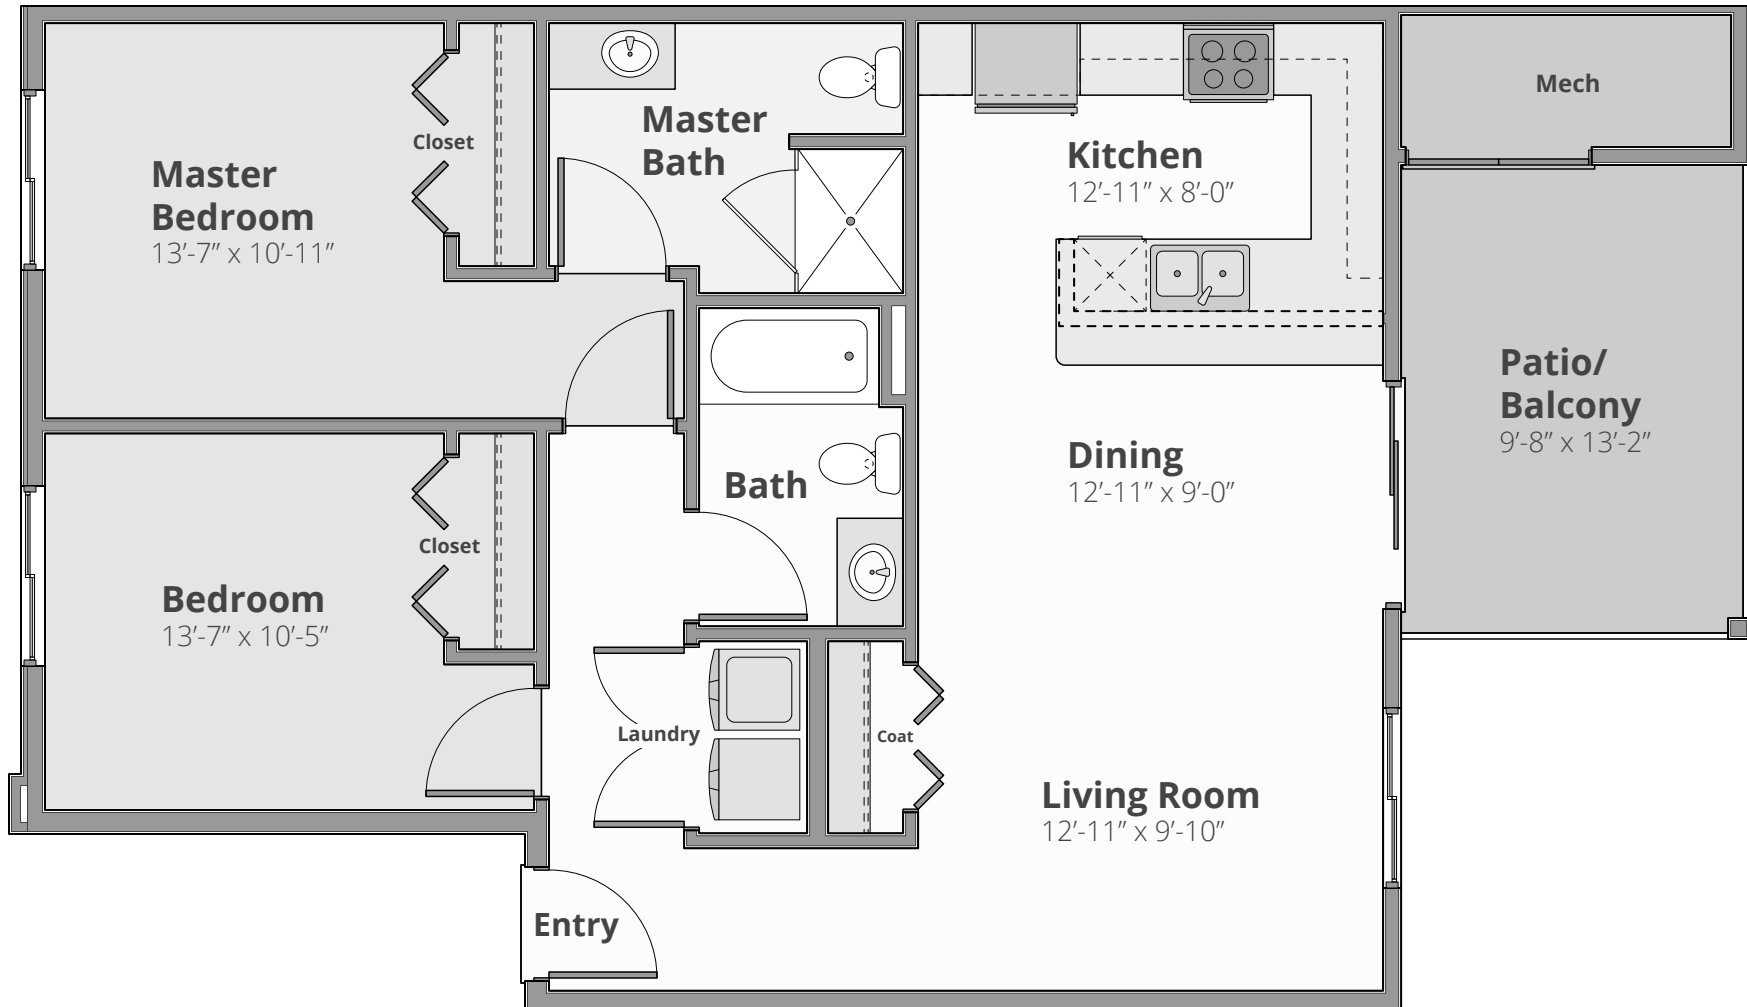

THE TRAVERSE

2 Bed | 2 Bath | 890 Sq. Ft.*

**Square footage calculations were based on basic plan dimensions and may vary from the actual square footage of specific as built apartments.*