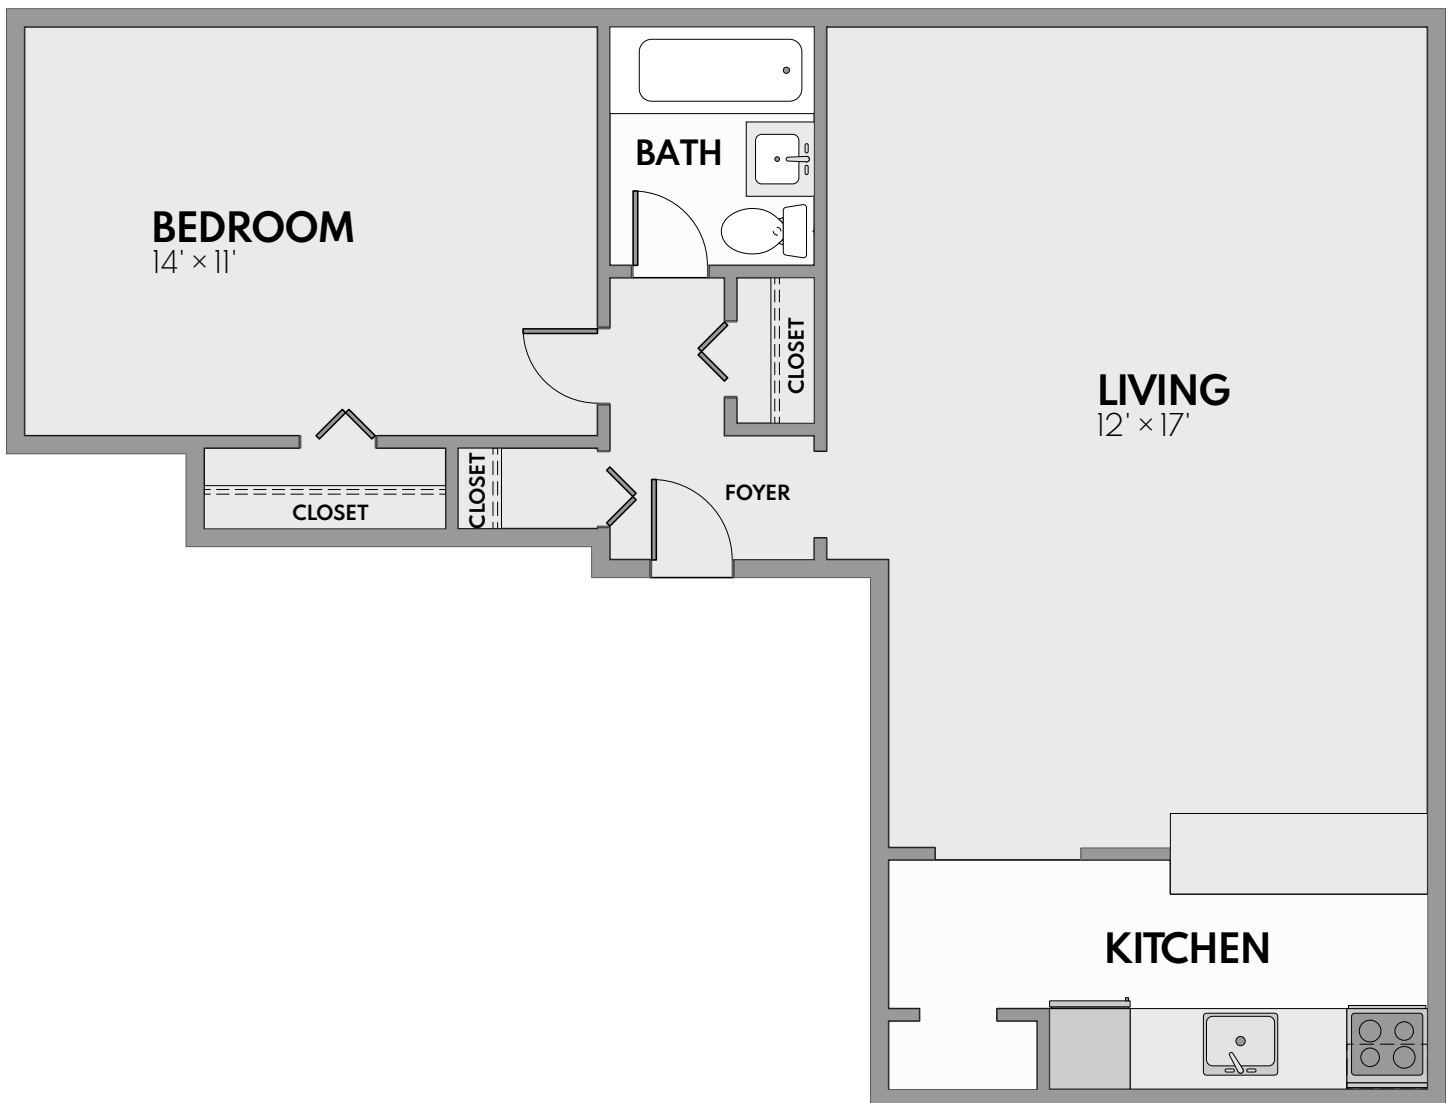

HILLCREST
VILLAGE

The Victorian

1 Bed | 1 Bath | 720 Sq. Ft.*

**Square footage calculations were based on basic plan dimensions and may vary from the actual square footage of specific as built apartments.*