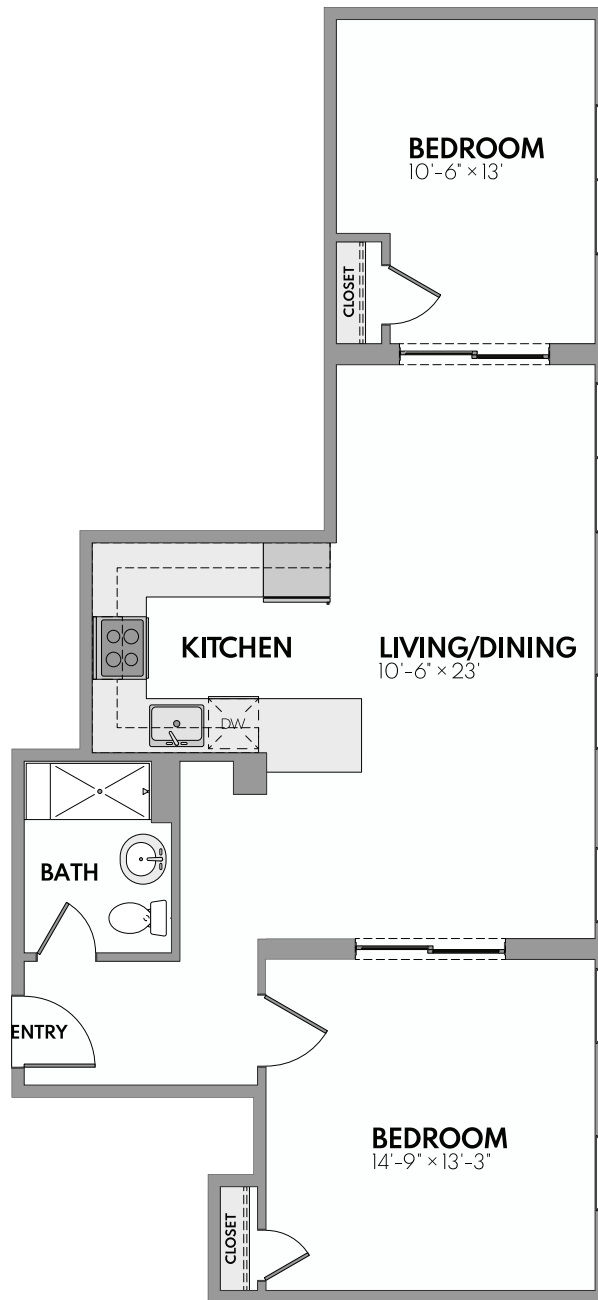

PEAK MIDTOWN DETROIT

The Walter

2 Bed | 1 Bath | 825 Sq. Ft.*

**Square footage calculations were based on basic plan dimensions and may vary from the actual square footage of specific as built apartments.*