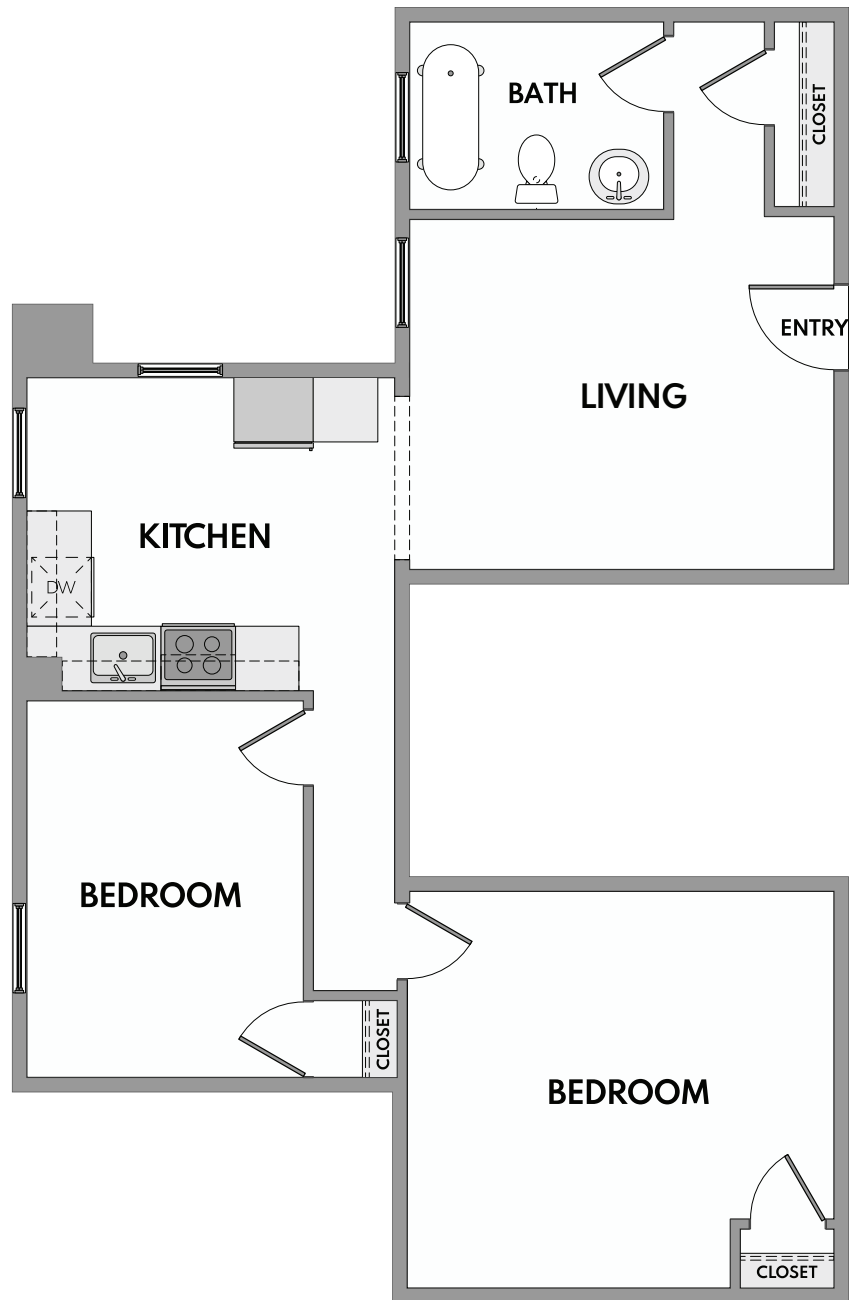

# PEAK MIDTOWN DETROIT

## The Wilby

2 Bed | 1 Bath | 760 Sq. Ft.\*

*\*Square footage calculations were based on basic plan dimensions and may vary from the actual square footage of specific as built apartments.*