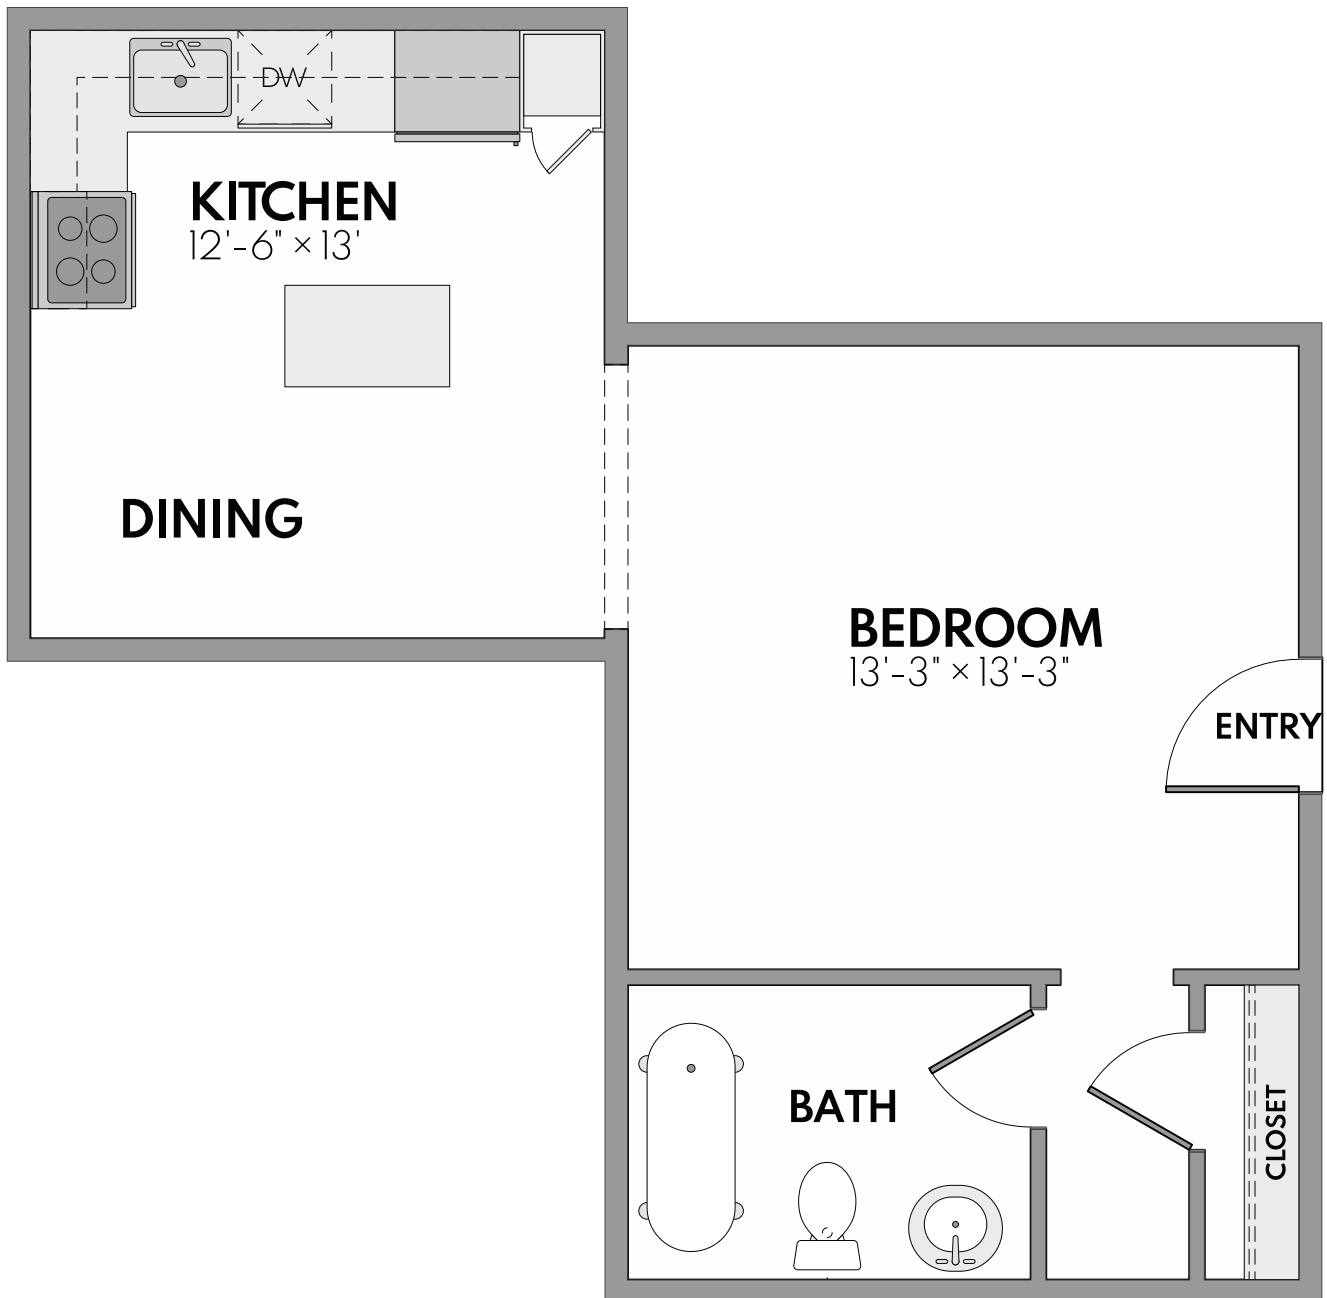

# PEAK MIDTOWN DETROIT

## The Wilby

Studio | 1 Bath | 450 Sq. Ft.\*

*\*Square footage calculations were based on basic plan dimensions and may vary from the actual square footage of specific as built apartments.*