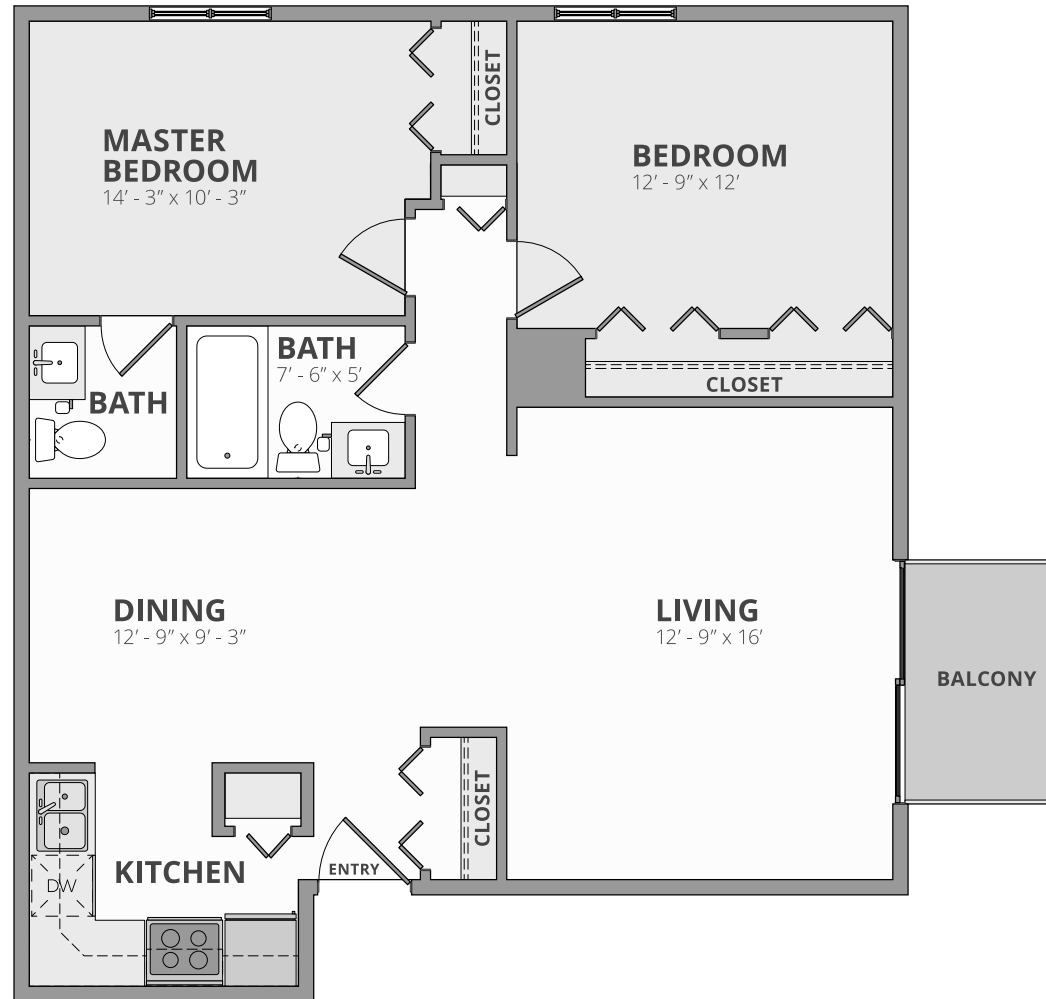

The Brenda

2 Bed | 1.5 Bath | 1,000 Sq. Ft.*

**Square footage calculations were based on basic plan dimensions and may vary from the actual square footage of specific as-built apartments.*

209 Cherry Hill Trail, Inkster, MI 48141
(734) 899-5155 | LiveAtWadeManor.com