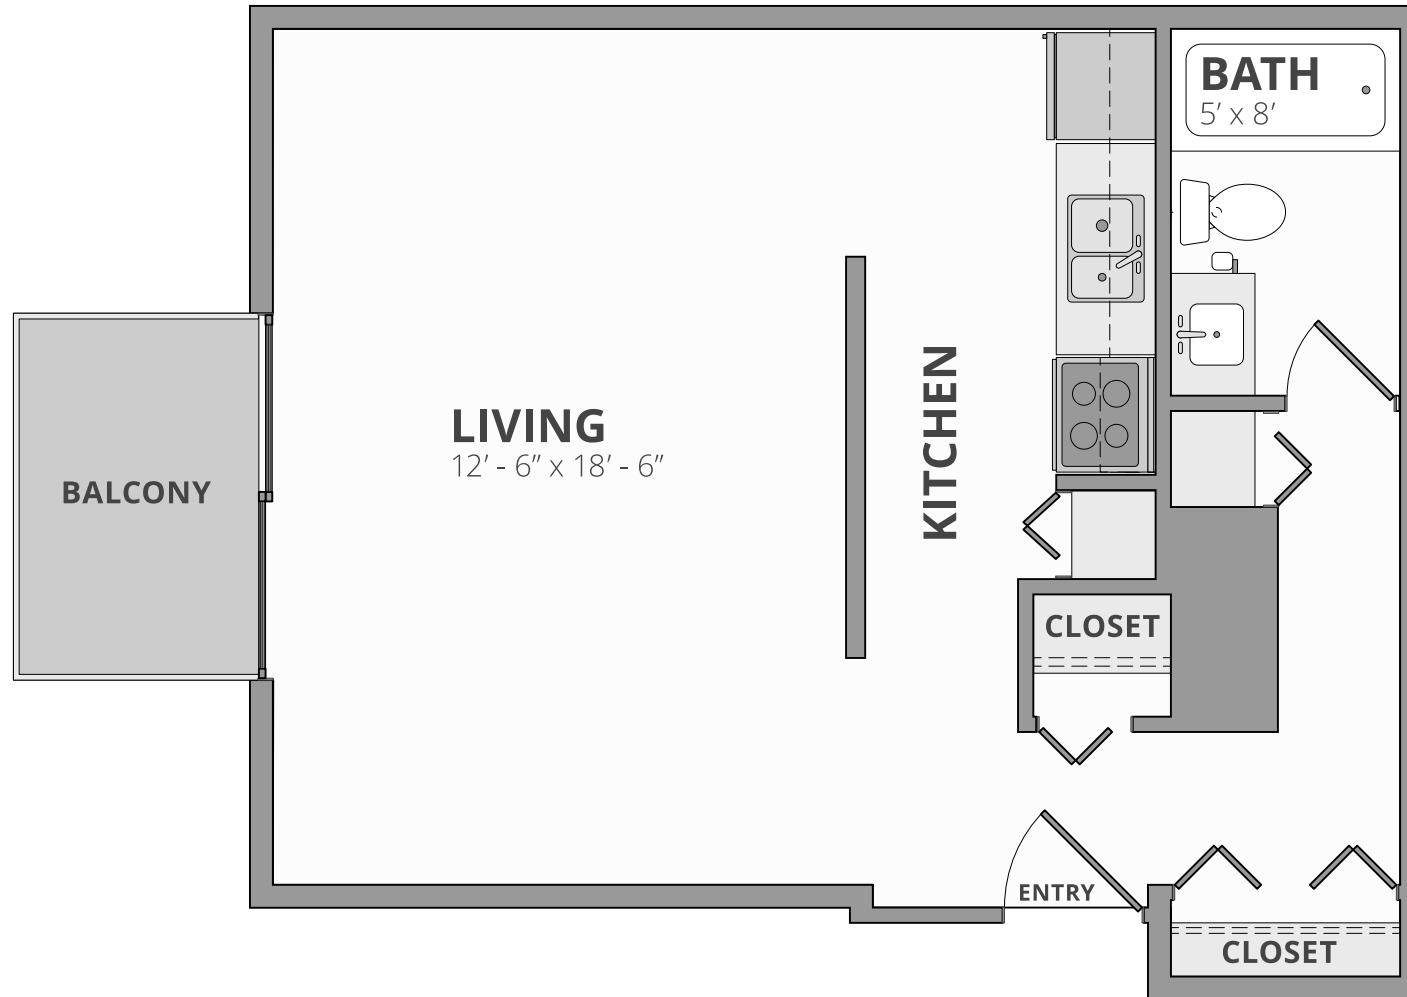

# The Coffey

Studio | 1 Bath | 500 Sq. Ft.\*

*\*Square footage calculations were based on basic plan dimensions and may vary from the actual square footage of specific as-built apartments.*

209 Cherry Hill Trail, Inkster, MI 48141  
(734) 899-5155 | [LiveAtWadeManor.com](http://LiveAtWadeManor.com)