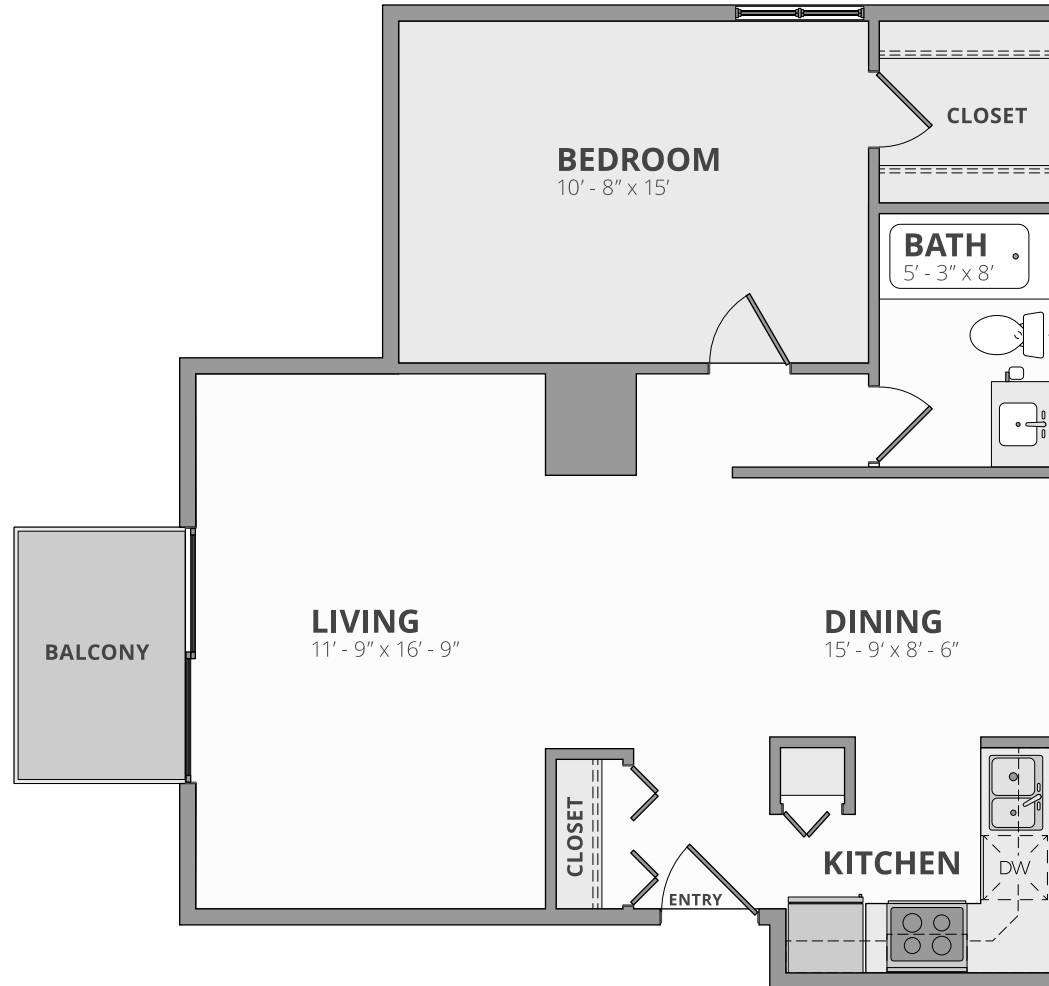

The Herbert

1 Bed | 1 Bath | 800 Sq. Ft.*

**Square footage calculations were based on basic plan dimensions and may vary from the actual square footage of specific as-built apartments.*

209 Cherry Hill Trail, Inkster, MI 48141
(734) 899-5155 | LiveAtWadeManor.com