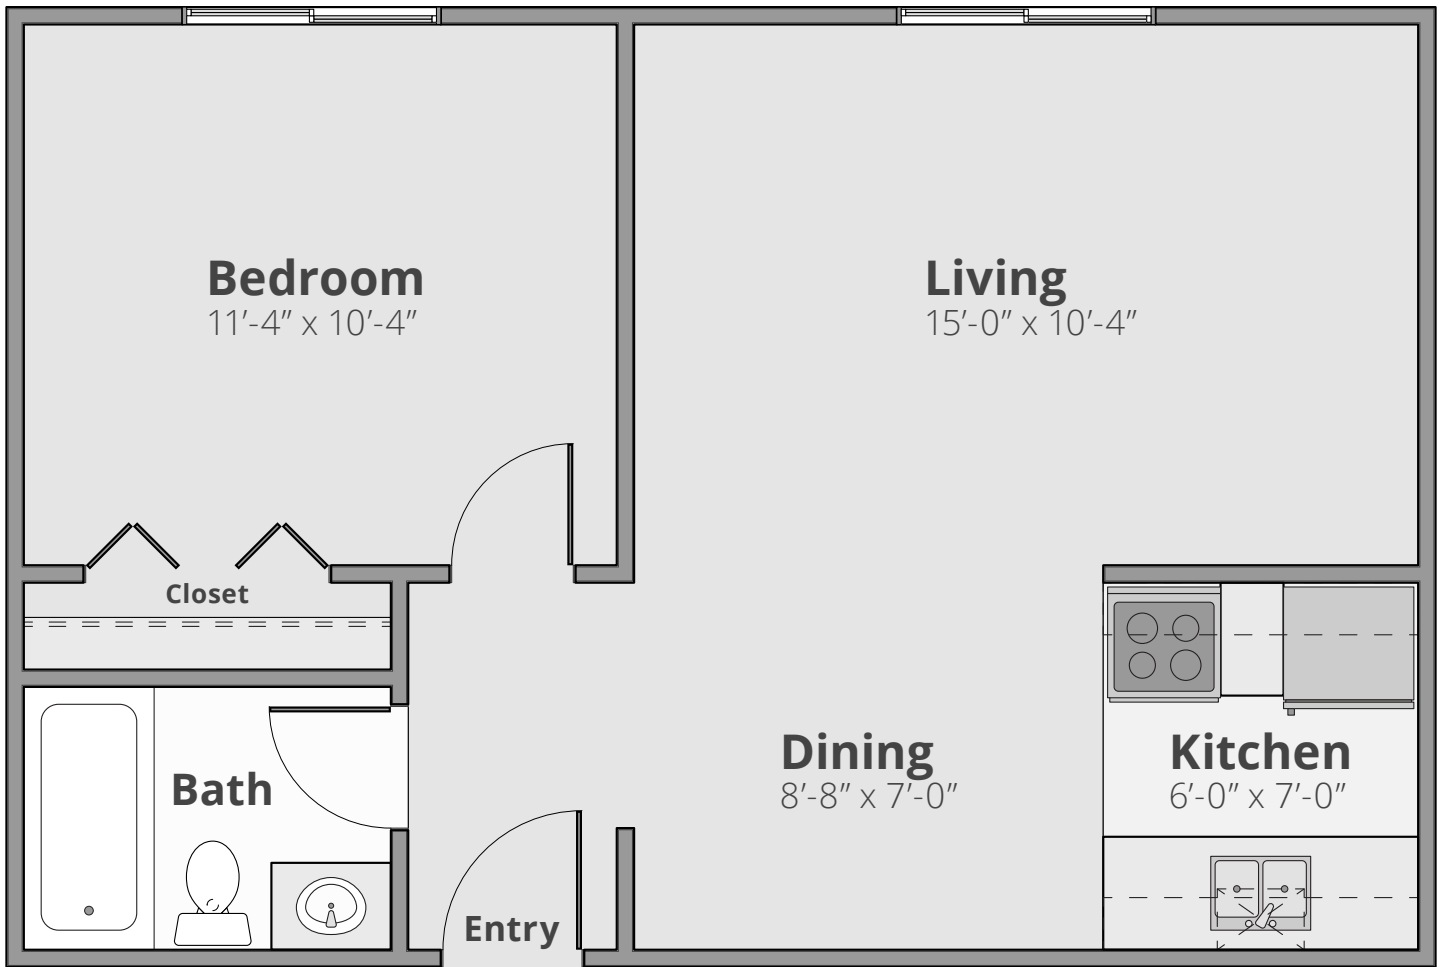

## The Henry

1 Bed | 1 Bath | 500 Sq. Ft.\*

*\*Square footage calculations were based on basic plan dimensions and may vary from the actual square footage of specific as built apartments.*